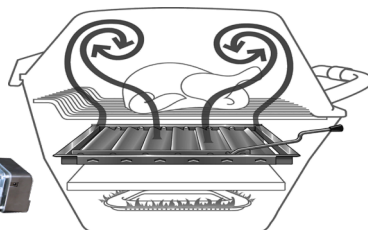

4: Accessorize Your Grill

Closed

Smoker Shutter (DPA100)