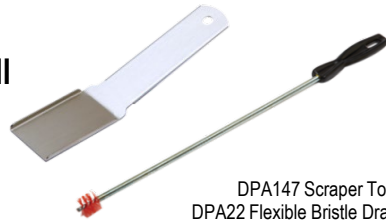

4: Accessorize Your Grill

DPA147 Scraper Tool (top) and
DPA22 Flexible Bristle Drain Brush (bottom)