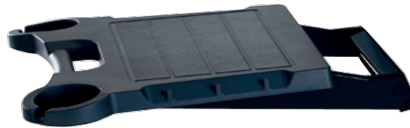

Drop-Down Side Shelf,
Stainless Bracket (SKFB2)
Black Bracket (SKFPB2)
18 1/2" W x 21 1/4" D