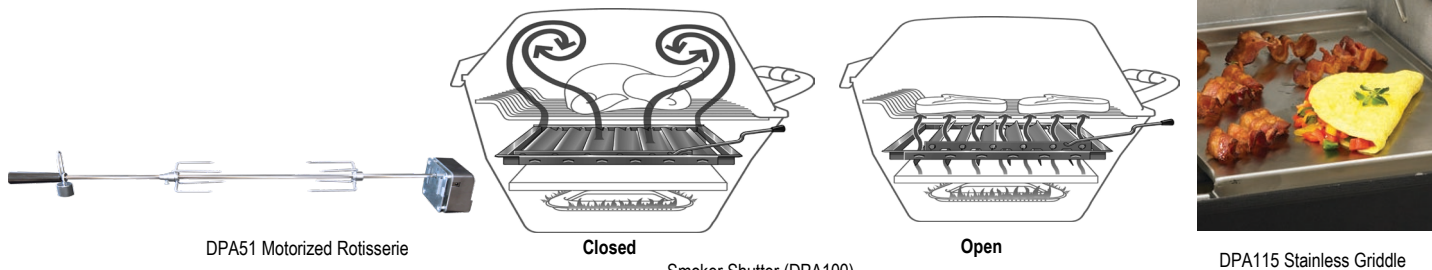

4: Accessorize Your Grill

Rotisserie, Griddles, Grids, Flavor Enhancers, & Covers

Model	Description	Wt	List
DPA51	Heavy Duty Standard Rotisserie for P3, H3, P4	7	$ 165.00
DPA115	Stainless Steel Griddle for Size 3 Grills only	8	$ 229.00
DPA118	Single Stainless Diamond Veggie/Seafood Cooking Grid for Size 3 Grill	3	$ 64.00
DPA107	Grid Lifter Kit	3	$ 22.00
DPA100	Stainless Steel Smoker Shutter	11	$ 179.00
DPA163	Stainless Steel Flame Tamers for P3X Grill	5.25	$ 199.00
DPA116	Flare Buster Flat Ceramic Pads for P3, D3, T3, H3, Req B101061 Rack if replacing a flavor screen	4.5	$ 70.00
DPA109	Full Length Cover for Broilmaster grill w/1 Side Shelf, Black	2	$ 66.00
DPA110	Full Length Cover for Broilmaster grill w/2 Side Shelves, Black	5	$ 70.00
DPA8	Full Length Cover for Broilmaster grill without Side Shelves, Black	4	$ 60.00

Smoker Shutter, Griddle, and Flare Busters are included on P3SX and P3SXN (Super Premium Grills)