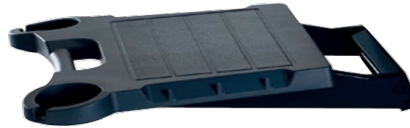

B102134	Post Extension, Stainless Steel fits 2012 and Newer Post, BL and SS	2	\$ 64.00
B101754	Post Extension, Galvanized fits 2012 and Newer Post, BL and SS	2	\$ 29.00

Patio Posts (27-in. Tall post with Cast Iron base. Ships in Two Cartons)

Model	Description	Wt	List
SS26P	Stainless Steel Patio Post with Base	30	\$ 289.00

3: Add Shelves and a Side Burner

FKBLACK

FKSS
24" W x 9 1/2" D

Front Shelves, Drop Down

Not recommended for PSCB1 Cart

Model	Description	Wt	List
FKBLACK	Front Shelf, Black Solid Surface with Cup Holders, Drop-Down Stainless Steel Supports	5	\$ 99.00
FKSS	Front Shelf, Stainless Steel, Drop-Down Stainless Steel Supports	5	\$ 145.00

Drop-Down Side Shelf,
All Stainless (DPA153)
17 1/4" W x 14 3/4" D

Drop-Down Side Shelf,
Stainless Bracket (SKFB2)
Black Bracket (SKFPB2)
18 1/2" W x 21 1/4" D

Fixed Side Shelf
Stainless (SKSS2)
13 1/4" W x 12" D

Side Shelves, Drop-Down and Fixed

Model	Description	Wt	List
DPA153	Side Shelf, Drop Down Stainless Steel Shelf and Bracket, accepts DPA150 or DPA151 (N,P)	7.5	\$ 209.00
SKFB2	Side Shelf, Drop-Down Stainless Steel Supports, Solid Surface with Cup Holders	8	\$ 164.00
SKFPB2	Side Shelf, Drop-Down Painted Supports, Solid Surface with Cup Holders	6.5	\$ 159.00
SKSS2	Stainless Steel Side Shelf, Fixed Aluminum Bracket	5	\$ 134.00