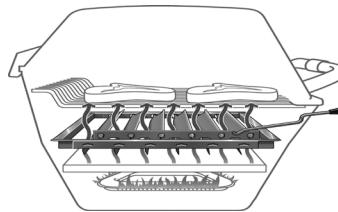

3: Add Shelves and a Side Burner

FKBLACK

Drop-Down Side Shelf,
Stainless Bracket (SKFB2)
18 1/2" W x 21 1/4" D

Shelves, Drop Down with SS Brackets to match Grill Package Shelf

Model	Description	Wt	List
FKBLACK	Front Shelf, Black Solid Surface with Cup Holders, Drop-Down Stainless Steel Supports	5	\$ 99.00
SKFB2	Side Shelf, Drop-Down Stainless Steel Supports, Solid Surface with Cup Holders	8	\$ 164.00

4: Accessorize Your Grill

DPA51 Motorized Rotisserie

Closed

Smoker Shutter (DPA100)

Open

DPA115 Stainless Griddle

Rotisserie, Griddle, Grids, Flavor Enhancers, & Covers

Model	Description	Wt	List
DPA51	Heavy Duty Standard Rotisserie for P3, H3, P4	7	\$ 165.00
DPA115	Stainless Steel Griddle for Size 3 Grills only	8	\$ 229.00
DPA118	Single Stainless Diamond Veggie/Seafood Cooking Grid for Size 3 Grill	3	\$ 64.00
DPA107	Grid Lifter Kit	3	\$ 22.00
DPA100	Stainless Steel Smoker Shutter	11	\$ 179.00
DPA116	Flare Buster Flat Ceramic Pads for P3, D3, T3, H3, Req B101061 Rack if replacing a flavor screen	4.5	\$ 70.00
DPA109	Full Length Cover for Broilmaster grill w/1 Side Shelf, Black	2	\$ 66.00
DPA110	Full Length Cover for Broilmaster grill w/2 Side Shelves, Black	5	\$ 70.00
DPA8	Full Length Cover for Broilmaster grill without Side Shelves, Black	4	\$ 60.00
BHAX2	Stainless Steel Built-in kit for P3X, H3X, Q3X	21	\$ 649.00
BDA	Stainless Steel Door Kit (Single Door, Use Alone or in Pairs for Double Door)	10	\$ 309.00
BBA	Stainless Steel Tilt-out Propane Tank Door	19	\$ 359.00
BRB	Stainless Steel Register Kit (2 registers, for island ventilation)	1	\$ 74.00
DPA45	Built-in Cover for Broilmaster Grill Built into Island	4	\$ 54.00