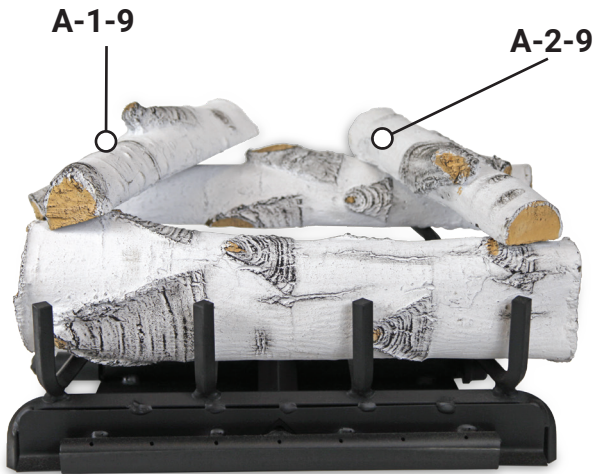

ASPEN 18" LOG PLACEMENT GUIDE

GrandCanyonGasLogs.com

Phone: (602) 344-4217 • customerservice@grandcanyongaslogs.com • 3515 E. Atlanta Ave. Phoenix, AZ 85040

RPG BRANDS

RPG BRANDS FAMILY OF COMPANIES