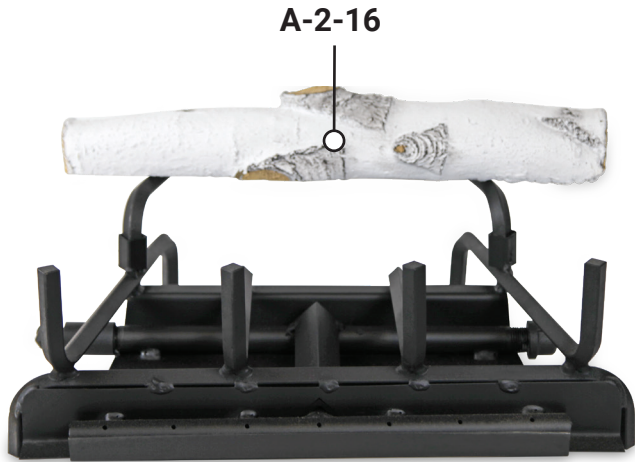

ASPEN 18" LOG PLACEMENT GUIDE

GrandCanyonGasLogs.com

Phone: (602) 344-4217 • customerservice@grandcanyongaslogs.com • 3515 E. Atlanta Ave. Phoenix, AZ 85040

RPG BRANDS

RPG BRANDS FAMILY OF COMPANIES