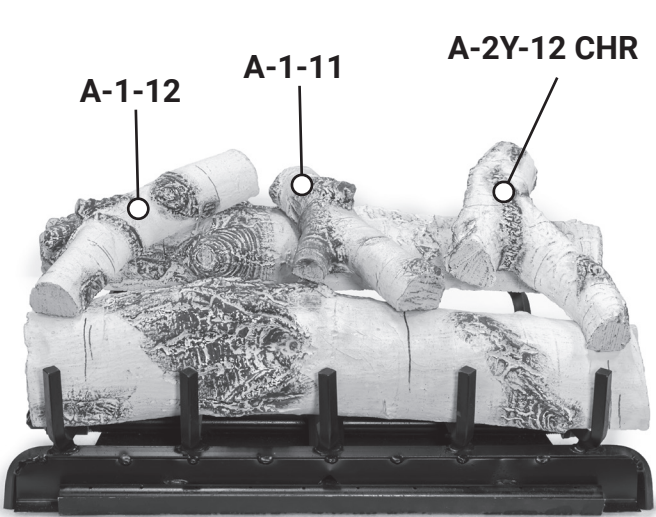

ASPEN 24" LOG PLACEMENT GUIDE

GrandCanyonGasLogs.com

Phone: (602) 344-4217 • customerservice@grandcanyongaslogs.com • 3515 E. Atlanta Ave. Phoenix, AZ 85040

RPG BRANDS

RPG BRANDS FAMILY OF COMPANIES