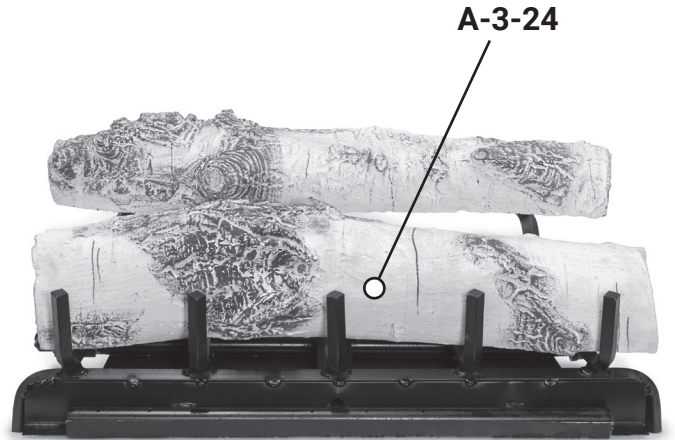

ASPEN 24" LOG PLACEMENT GUIDE

GrandCanyonGasLogs.com

Phone: (602) 344-4217 • customerservice@grandcanyongaslogs.com • 3515 E. Atlanta Ave. Phoenix, AZ 85040

RPG BRANDS

RPG BRANDS FAMILY OF COMPANIES