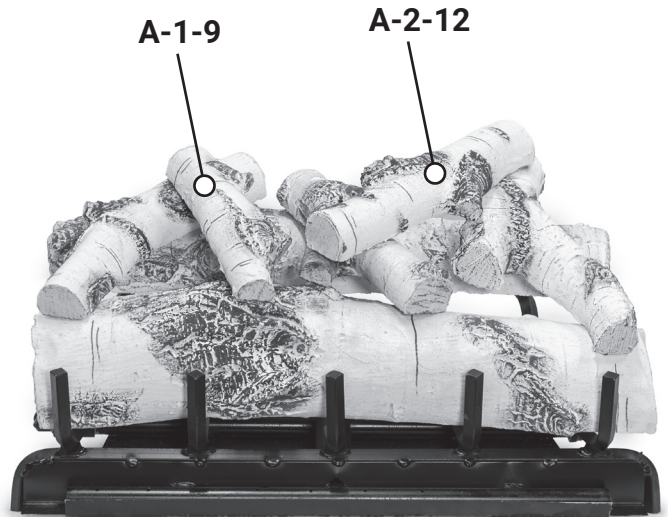

ASPEN 24" LOG PLACEMENT GUIDE

GrandCanyonGasLogs.com

Phone: (602) 344-4217 • customerservice@grandcanyongaslogs.com • 3515 E. Atlanta Ave. Phoenix, AZ 85040

RPG BRANDS

RPG BRANDS FAMILY OF COMPANIES