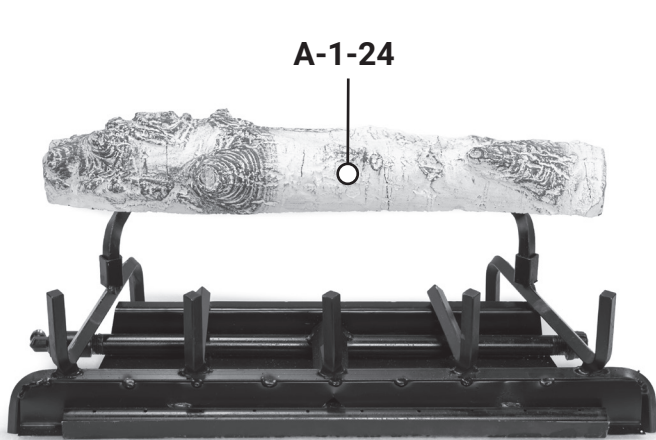

ASPEN 24" LOG PLACEMENT GUIDE

GrandCanyonGasLogs.com

Phone: (602) 344-4217 • customerservice@grandcanyongaslogs.com • 3515 E. Atlanta Ave. Phoenix, AZ 85040

RPG BRANDS

RPG BRANDS FAMILY OF COMPANIES