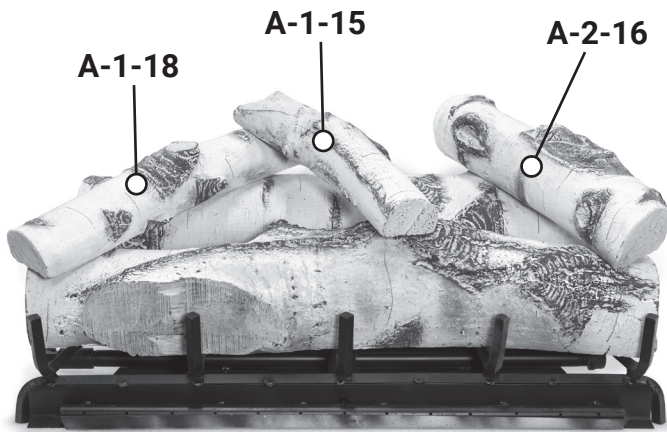

ASPEN 30" LOG PLACEMENT GUIDE

GrandCanyonGasLogs.com

Phone: (602) 344-4217 • customerservice@grandcanyongaslogs.com • 3515 E. Atlanta Ave. Phoenix, AZ 85040

RPG BRANDS

RPG BRANDS FAMILY OF COMPANIES