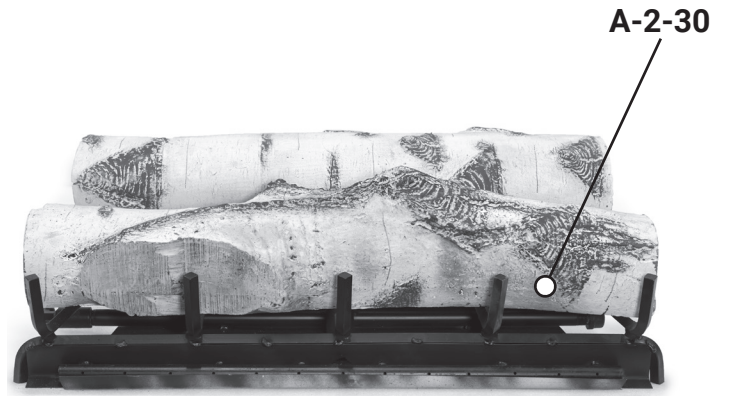

ASPEN 30" LOG PLACEMENT GUIDE

GrandCanyonGasLogs.com

Phone: (602) 344-4217 • customerservice@grandcanyongaslogs.com • 3515 E. Atlanta Ave. Phoenix, AZ 85040

RPG BRANDS

RPG BRANDS FAMILY OF COMPANIES