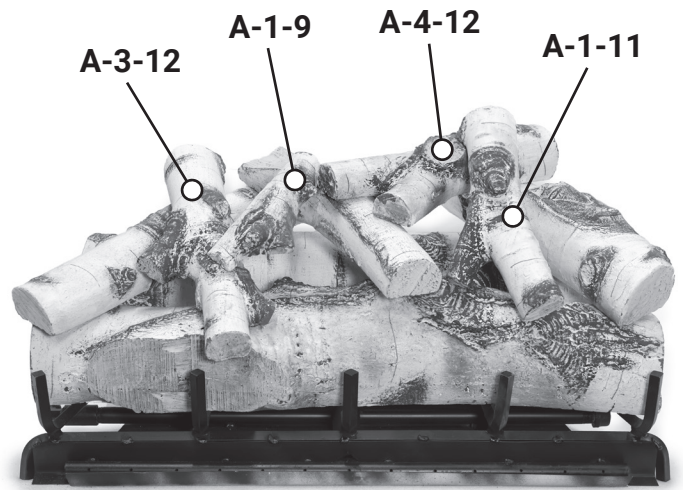

ASPEN 30" LOG PLACEMENT GUIDE

GrandCanyonGasLogs.com

Phone: (602) 344-4217 • customerservice@grandcanyongaslogs.com • 3515 E. Atlanta Ave. Phoenix, AZ 85040

RPG BRANDS

RPG BRANDS FAMILY OF COMPANIES