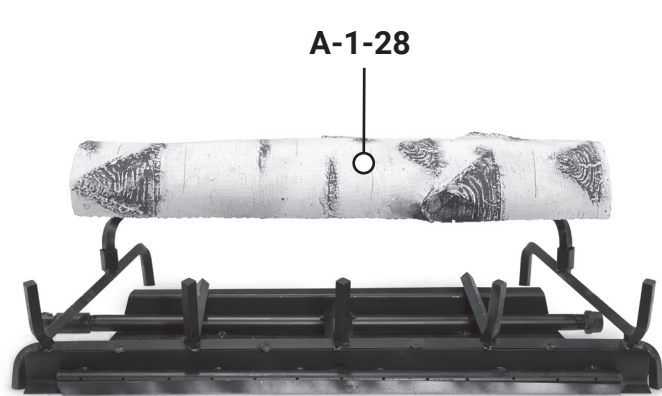

ASPEN 30" LOG PLACEMENT GUIDE

GrandCanyonGasLogs.com

Phone: (602) 344-4217 • customerservice@grandcanyongaslogs.com • 3515 E. Atlanta Ave. Phoenix, AZ 85040

RPG BRANDS

RPG BRANDS FAMILY OF COMPANIES