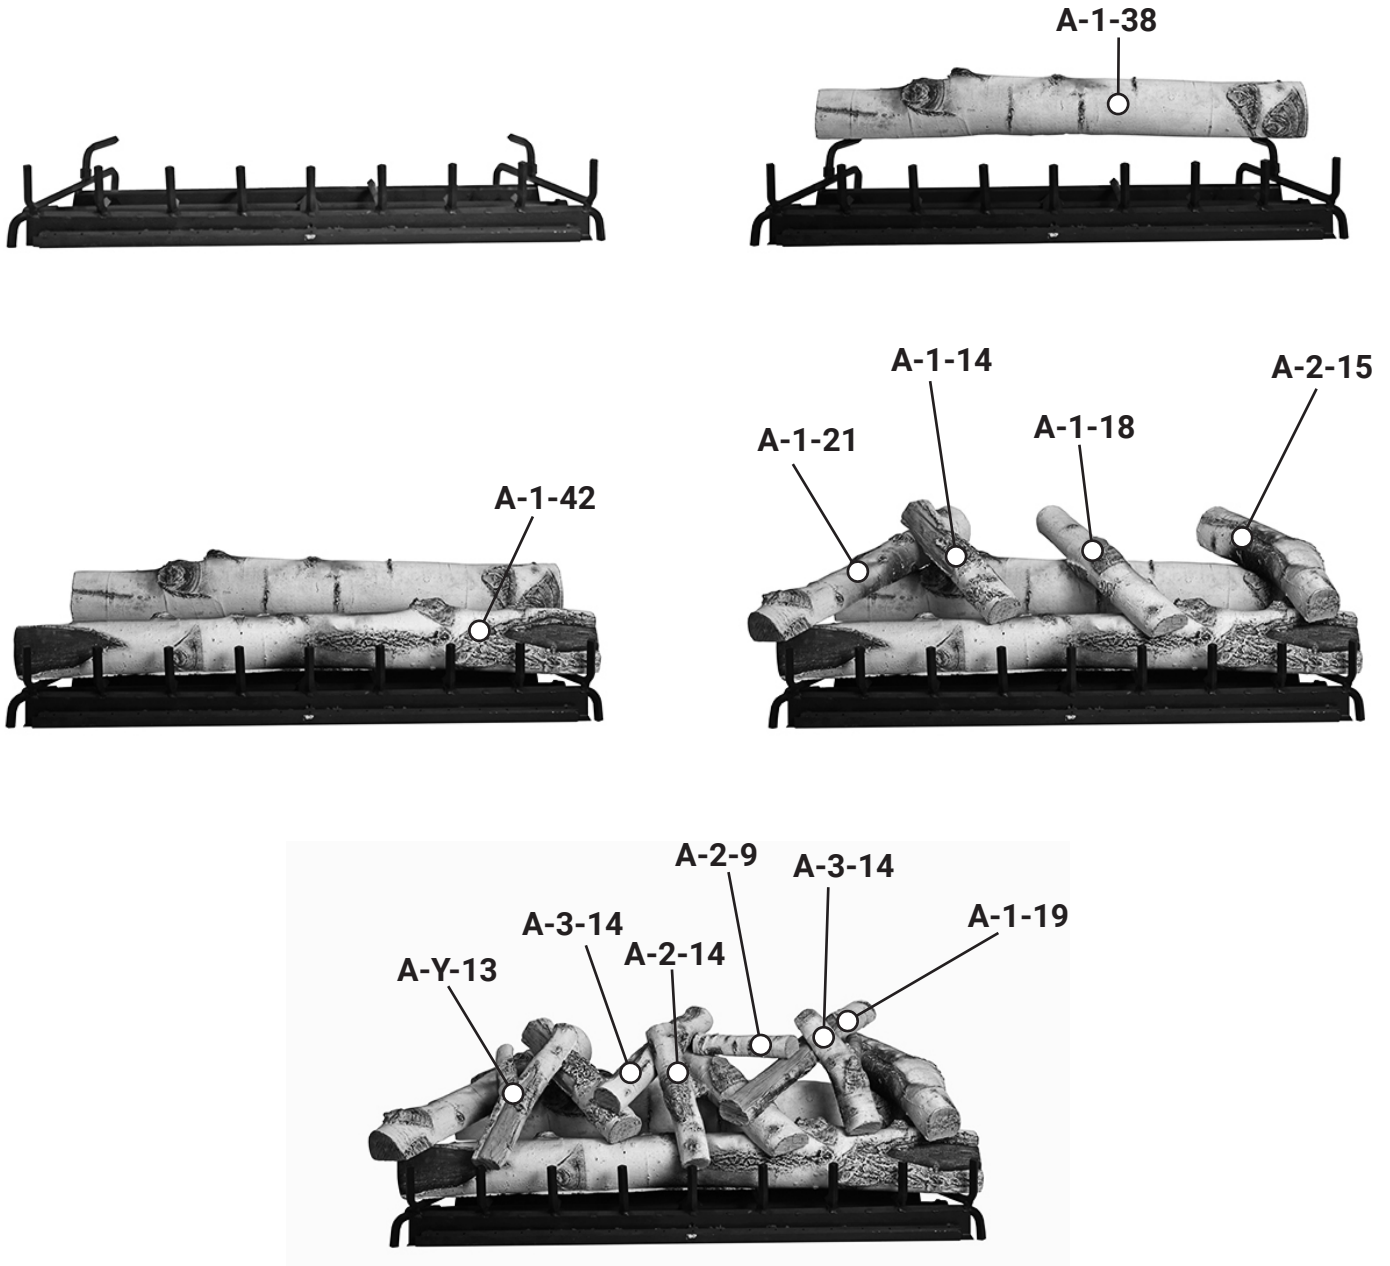

ASPEN 42" LOG PLACEMENT GUIDE

GrandCanyonGasLogs.com

Phone: (602) 344-4217 • customerservice@grandcanyongaslogs.com • 3515 E. Atlanta Ave. Phoenix, AZ 85040

RPG BRANDS

RPG BRANDS FAMILY OF COMPANIES