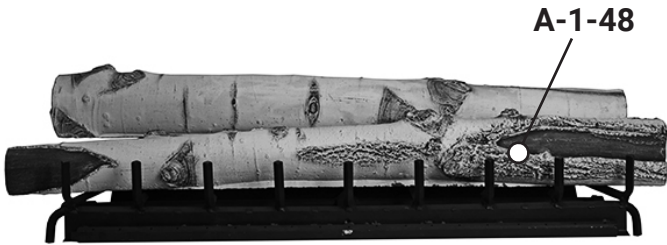

ASPEN 48" LOG PLACEMENT GUIDE

GrandCanyonGasLogs.com

Phone: (602) 344-4217 • customerservice@grandcanyongaslogs.com • 3515 E. Atlanta Ave. Phoenix, AZ 85040

RPG BRANDS

RPG BRANDS FAMILY OF COMPANIES