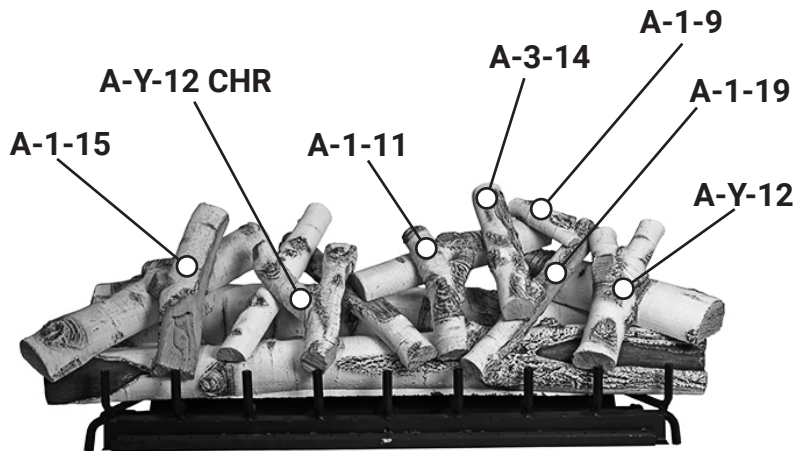

ASPEN 48" LOG PLACEMENT GUIDE

GrandCanyonGasLogs.com

Phone: (602) 344-4217 • customerservice@grandcanyongaslogs.com • 3515 E. Atlanta Ave. Phoenix, AZ 85040

RPG BRANDS

RPG BRANDS FAMILY OF COMPANIES