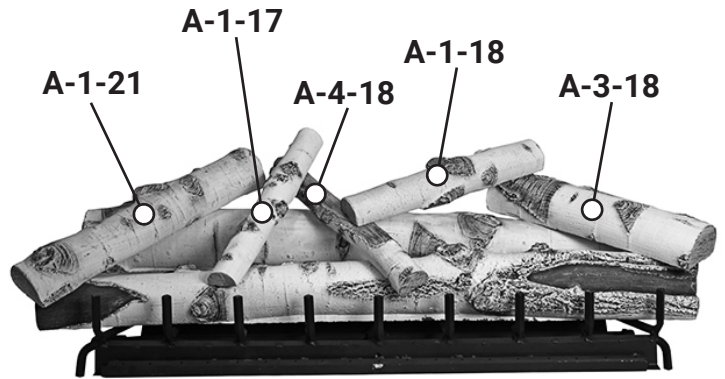

ASPEN 48" LOG PLACEMENT GUIDE

GrandCanyonGasLogs.com

Phone: (602) 344-4217 • customerservice@grandcanyongaslogs.com • 3515 E. Atlanta Ave. Phoenix, AZ 85040

RPG BRANDS

RPG BRANDS FAMILY OF COMPANIES