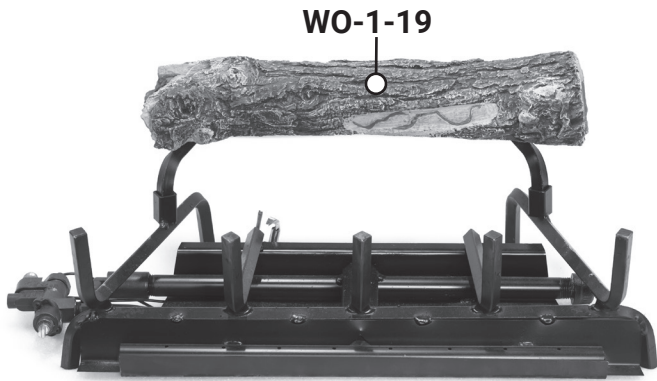

AZ WEATHERED OAK 21" LOG PLACEMENT GUIDE

GrandCanyonGasLogs.com

Phone: (602) 344-4217 • customerservice@grandcanyongaslogs.com • 3515 E. Atlanta Ave. Phoenix, AZ 85040

RPG BRANDS

RPG BRANDS FAMILY OF COMPANIES