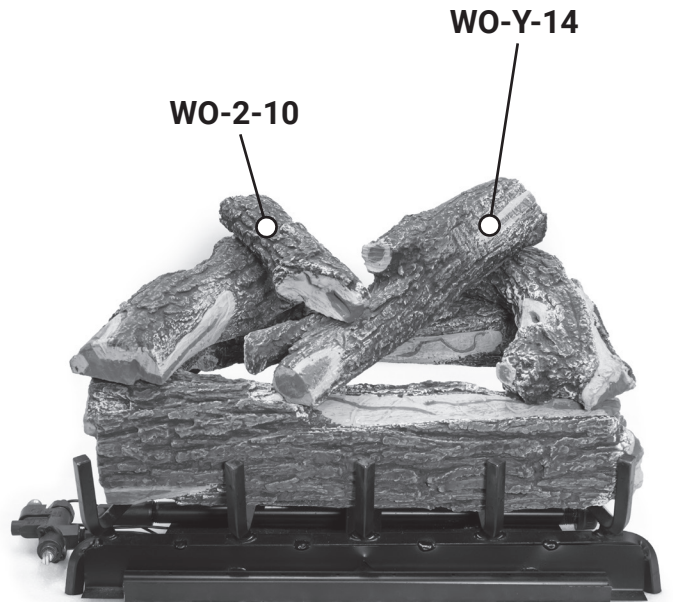

AZ WEATHERED OAK 21" LOG PLACEMENT GUIDE

GrandCanyonGasLogs.com

Phone: (602) 344-4217 • customerservice@grandcanyongaslogs.com • 3515 E. Atlanta Ave. Phoenix, AZ 85040

RPG BRANDS

RPG BRANDS FAMILY OF COMPANIES