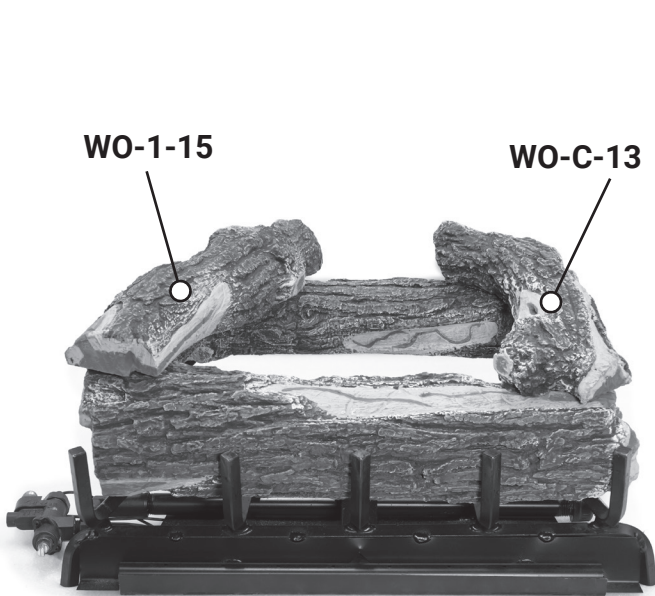

AZ WEATHERED OAK 21" LOG PLACEMENT GUIDE

GrandCanyonGasLogs.com

Phone: (602) 344-4217 • customerservice@grandcanyongaslogs.com • 3515 E. Atlanta Ave. Phoenix, AZ 85040

RPG BRANDS

RPG BRANDS FAMILY OF COMPANIES