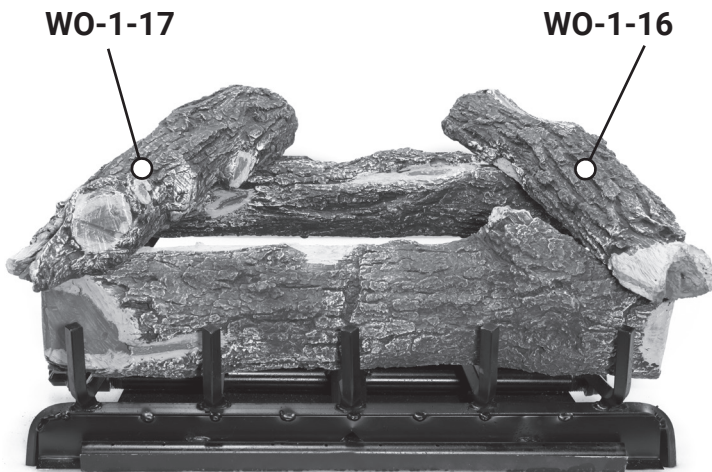

AZ WEATHERED OAK 24" LOG PLACEMENT GUIDE

GrandCanyonGasLogs.com

Phone: (602) 344-4217 • customerservice@grandcanyongaslogs.com • 3515 E. Atlanta Ave. Phoenix, AZ 85040

RPG BRANDS

RPG BRANDS FAMILY OF COMPANIES