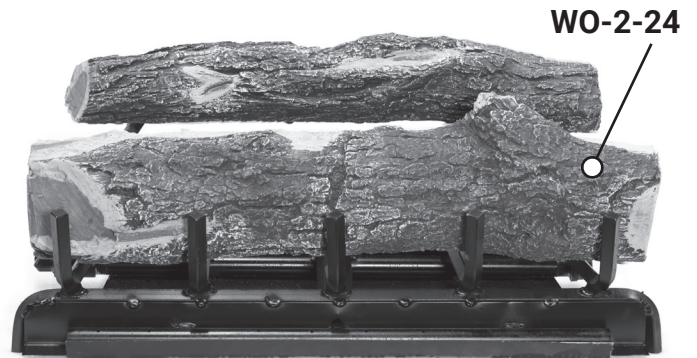

AZ WEATHERED OAK 24" LOG PLACEMENT GUIDE

GrandCanyonGasLogs.com

Phone: (602) 344-4217 • customerservice@grandcanyongaslogs.com • 3515 E. Atlanta Ave. Phoenix, AZ 85040

RPG BRANDS

RPG BRANDS FAMILY OF COMPANIES