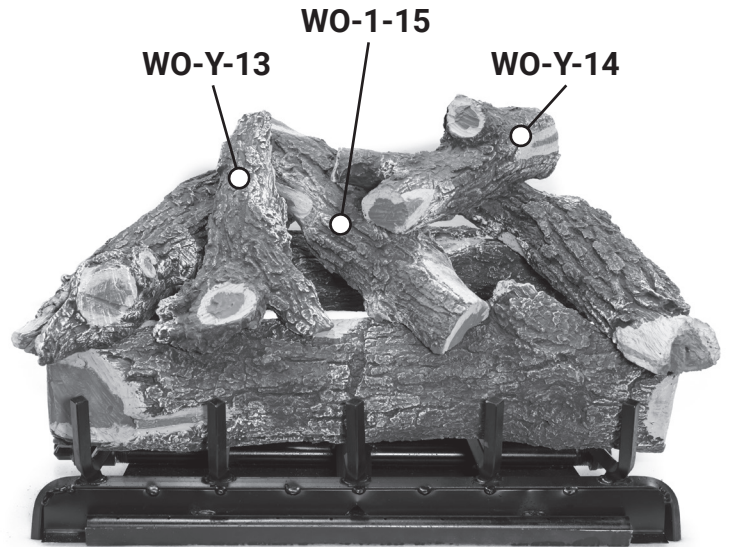

AZ WEATHERED OAK 24" LOG PLACEMENT GUIDE

GrandCanyonGasLogs.com

Phone: (602) 344-4217 • customerservice@grandcanyongaslogs.com • 3515 E. Atlanta Ave. Phoenix, AZ 85040

RPG BRANDS

RPG BRANDS FAMILY OF COMPANIES