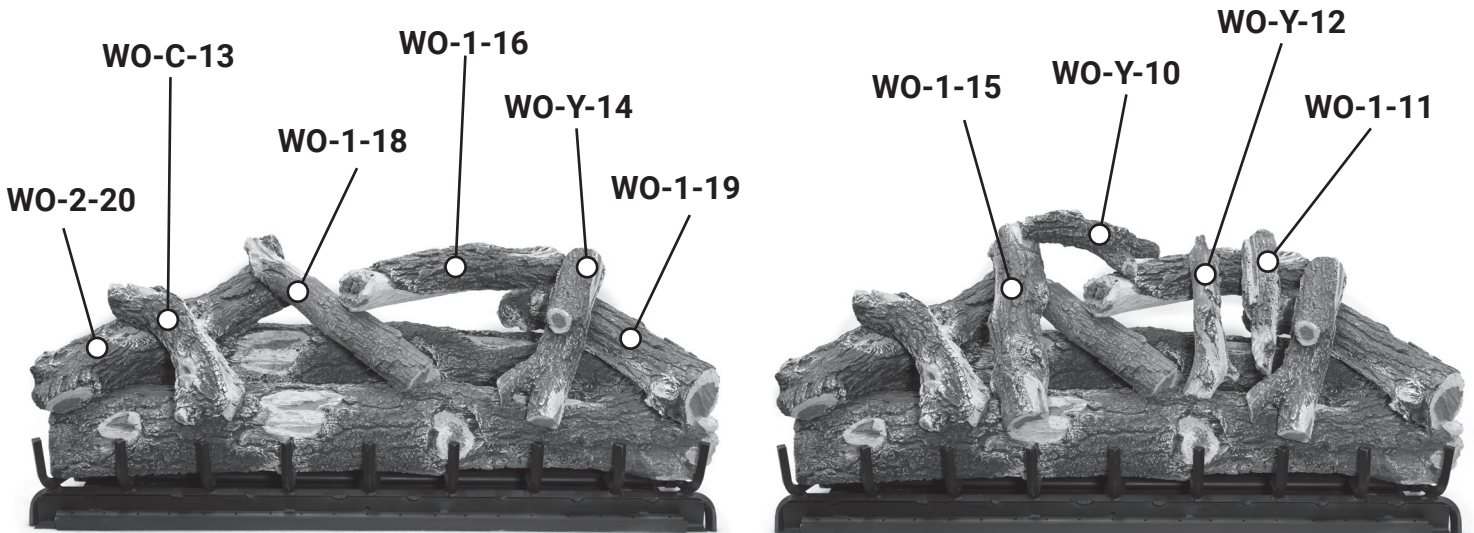

AZ WEATHERED OAK 42" LOG PLACEMENT GUIDE

GrandCanyonGasLogs.com

Phone: (602) 344-4217 • customerservice@grandcanyongaslogs.com • 3515 E. Atlanta Ave. Phoenix, AZ 85040

RPG BRANDS

RPG BRANDS FAMILY OF COMPANIES