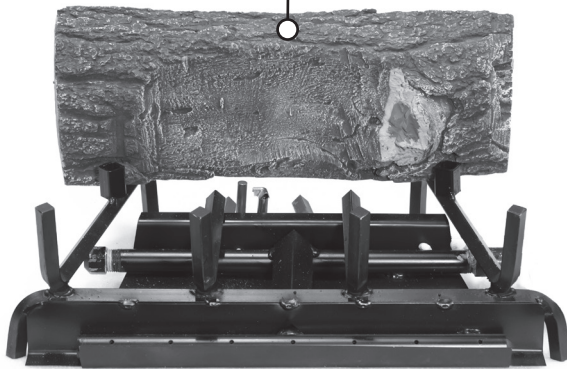

# AZ WEATHERED OAK CHARRED 18" LOG PLACEMENT GUIDE

BAP-3-21 CHR

BAP-1-21 CHR

BAP-2-21 CHR

AP-3-14

AP-C-14

AP-2-11

AP-Y-8