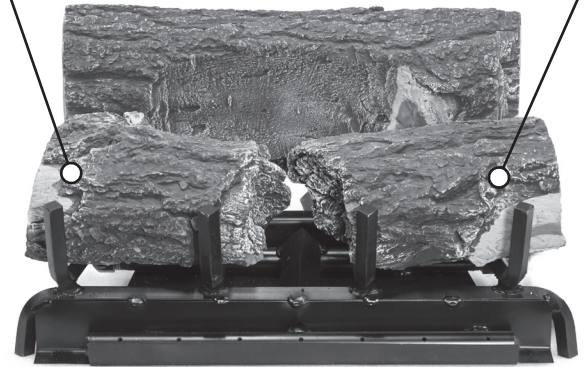

# AZ WEATHERED OAK CHARRED 18" LOG PLACEMENT GUIDE

BAP-3-21 CHR

BAP-1-21 CHR

BAP-2-21 CHR

AP-3-14

AP-C-14

AP-2-11

AP-Y-8