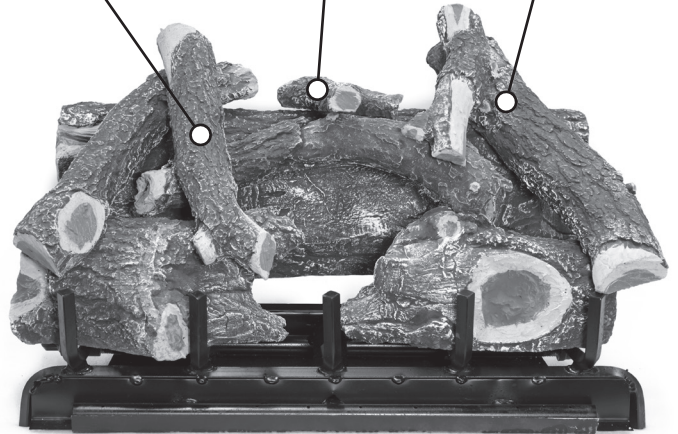

AP-Y-8

GrandCanyonGasLogs.com

Phone: (602) 344-4217 • customerservice@grandcanyongaslogs.com • 3515 E. Atlanta Ave. Phoenix, AZ 85040

RPG BRANDS

RPG BRANDS FAMILY OF COMPANIES