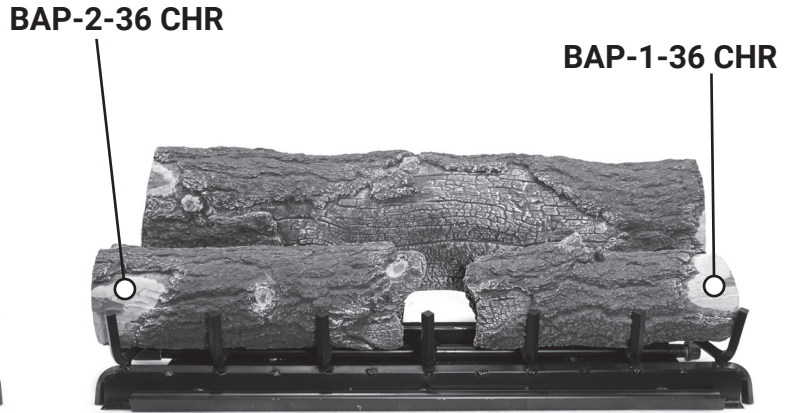

AZ WEATHERED OAK CHARRED 36" LOG PLACEMENT GUIDE

GrandCanyonGasLogs.com

Phone: (602) 344-4217 • customerservice@grandcanyongaslogs.com • 3515 E. Atlanta Ave. Phoenix, AZ 85040

RPG BRANDS

RPG BRANDS FAMILY OF COMPANIES