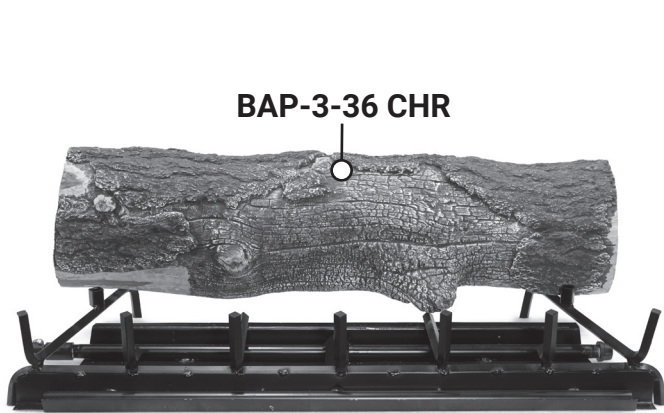

AZ WEATHERED OAK CHARRED 36" LOG PLACEMENT GUIDE

GrandCanyonGasLogs.com

Phone: (602) 344-4217 • customerservice@grandcanyongaslogs.com • 3515 E. Atlanta Ave. Phoenix, AZ 85040

RPG BRANDS

RPG BRANDS FAMILY OF COMPANIES