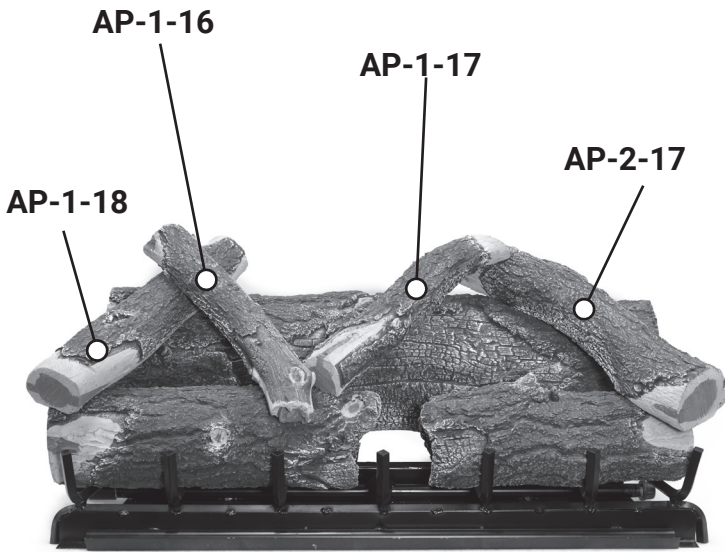

AZ WEATHERED OAK CHARRED 36" LOG PLACEMENT GUIDE

GrandCanyonGasLogs.com

Phone: (602) 344-4217 • customerservice@grandcanyongaslogs.com • 3515 E. Atlanta Ave. Phoenix, AZ 85040

RPG BRANDS

RPG BRANDS FAMILY OF COMPANIES