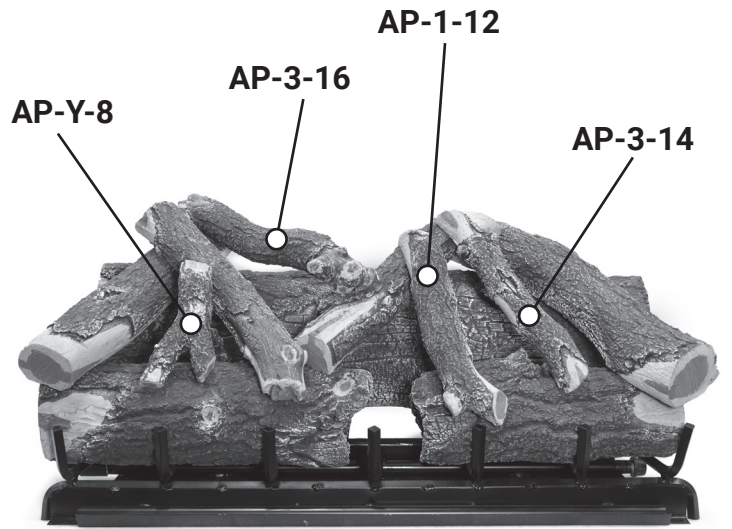

AZ WEATHERED OAK CHARRED 36" LOG PLACEMENT GUIDE

GrandCanyonGasLogs.com

Phone: (602) 344-4217 • customerservice@grandcanyongaslogs.com • 3515 E. Atlanta Ave. Phoenix, AZ 85040

RPG BRANDS

RPG BRANDS FAMILY OF COMPANIES