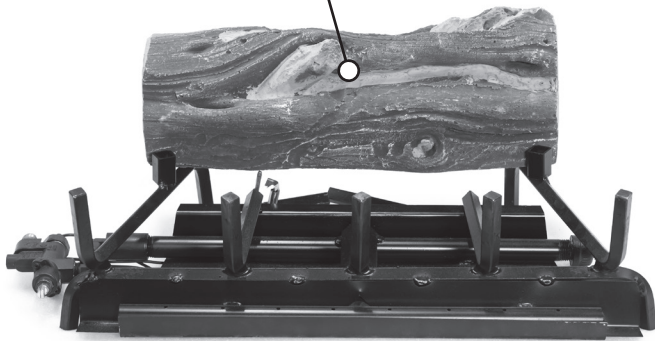

JUNIPER/ DRIFTWOOD 21" LOG PLACEMENT GUIDE

J-3-16
D-3-16

J-1-21
D-1-21

J-2-15
D-2-15

J-R-13
D-R-13

J-1-12
D-1-12

J-Y-11
D-Y-11

GrandCanyonGasLogs.com