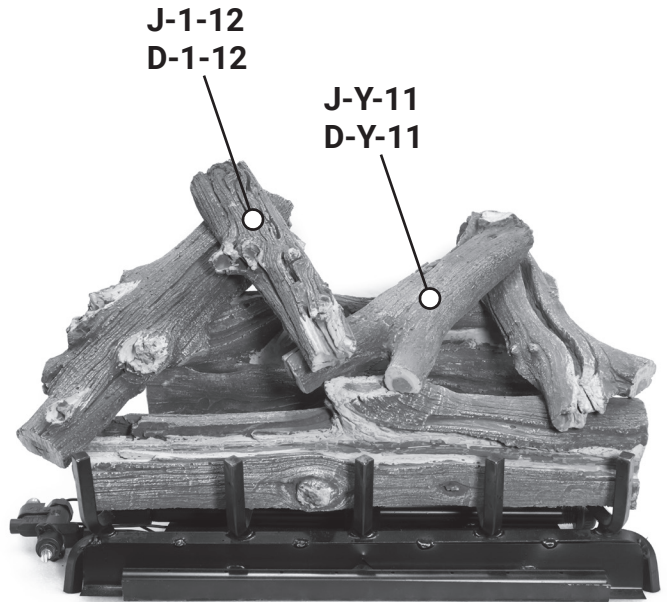

JUNIPER/ DRIFTWOOD 21" LOG PLACEMENT GUIDE

J-3-16
D-3-16

J-1-21
D-1-21

J-2-15
D-2-15

J-R-13
D-R-13

J-1-12
D-1-12

J-Y-11
D-Y-11

GrandCanyonGasLogs.com