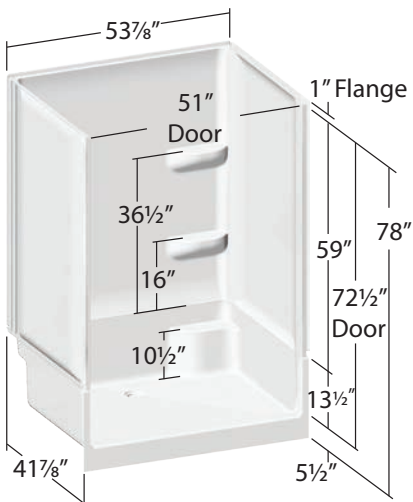

54" x 42" x 59" Elite™ Surround

Max Door Threshold Width 3"