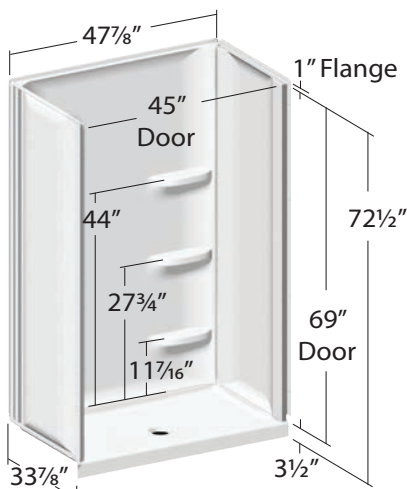

48" x 34" x 69" Elite™ Surround

Max Door Threshold Width 3"