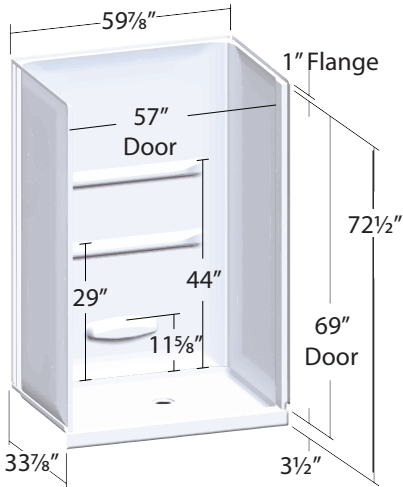

60" x 34" x 69" Elite™ Surround

Max Door Threshold Width 3"