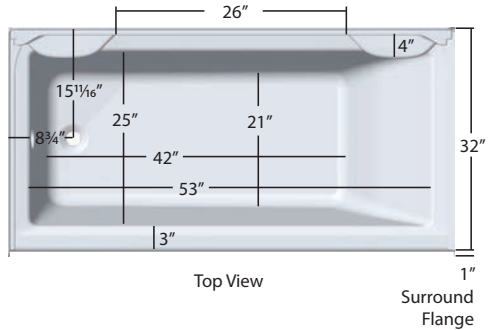

60" x 32" x 19" Linear™ Bathtub

- = required stud location
- = suggested stud location

ADA Compliant
When grab bars installed
as shown above