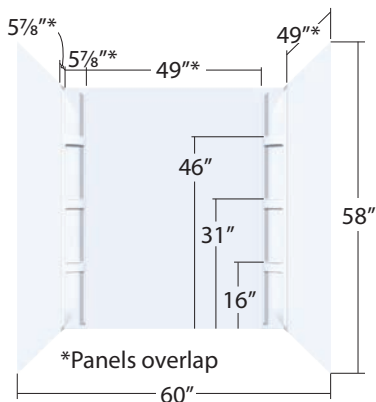

5 Year Consumer, 2 Year Commercial Warranty