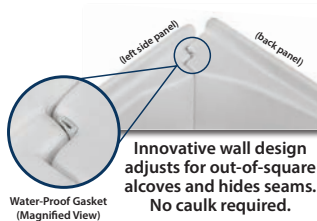

Innovative wall design adjusts for out-of-square alcoves and hides seams. No caulk required.

Structural Strength
Fiberglass, 3" diameter feet and composite materials

Grab Bar Sizes for Surrounds (Not Included)