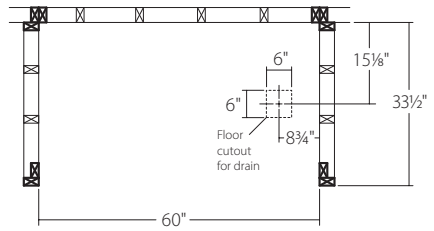

Surround

- Surround offer spacious 4" deep shelves
- Innovative design hides seams
- No caulk assembly
- Installs direct to studs
- Compatible with most seated shower bases and bathtubs
- Sold separately; may also be used on other manufacturers' bathtubs

60" x 32" x 59" Elite™ Surround

Max Door Threshold Width 3"

60" x 32" x 19" Elite™ SFR Seated Base

⊗ = required stud location

⊠ = suggested stud location

Left Seat with Right Drain Shown - reverse for Right Seat with Left Drain