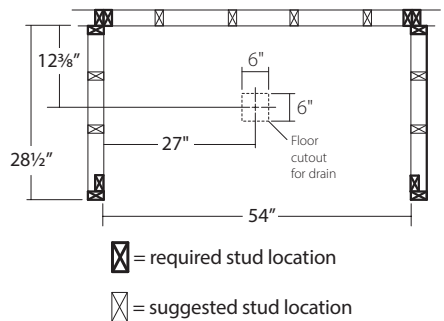

54" x 27" x 19" Victory™ AFR Seated Base

Left Seat Shown - reverse for Right Seat

Item ID#	Color	Description
378152	W	Acrylic 3 pc Wall
378149	W	LH Seat, CTR Drain
378148	W	RH Seat, CTR Drain
378153	B	Acrylic 3 pc Wall
378151	B	LH Seat, CTR Drain
378150	B	RH Seat, CTR Drain