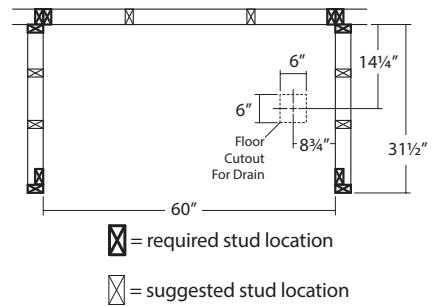

54" x 30" x 19" Victory™ AFR Seated Base

Left Seat Shown - reverse for Right Seat

Item ID#	Color	Description
378159	W	Acrylic 3 pc Wall
378154	W	LH Seat, RH Drain
378156	W	RH Seat, LH Drain
378160	B	Acrylic 3 pc Wall
378155	B	LH Seat, RH Drain
378157	B	RH Seat, LH Drain