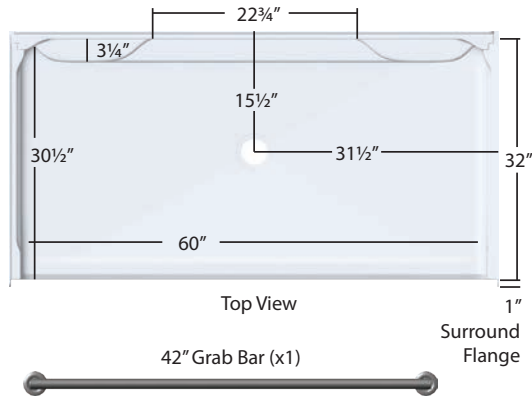

60" x 30" x 74" Select™ Surround

60" x 30" Select™ Base

*Composite backed area for vertical grab bar
40" x 3 1/2"

Max Fold Down Seat Dimensions