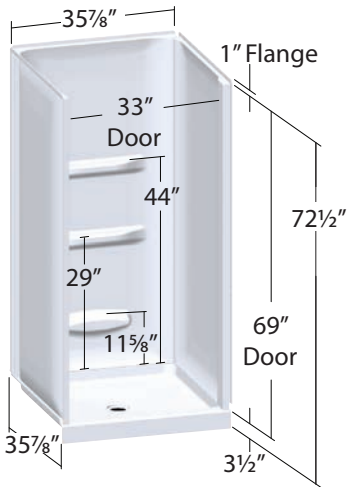

36" x 36" x 69" Elite™ Surround

Max Door Threshold Width 3"