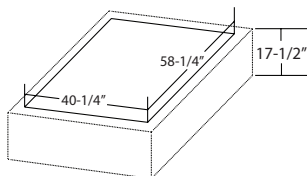

⊗ = required stud location

⊗ = suggested stud location

Item ID#	Color	Description
377979	W	Drop-in Bathtub
378109	B	Drop-in Bathtub