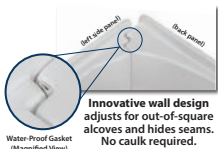

60" x 32" x 59" Elite™ Surround

Max Door Threshold Width 3"

60" x 32" x 19" Elite™ SFR Seated Base

⊗ = required stud location

⊠ = suggested stud location

Left Seat with Right Drain Shown - reverse for Right Seat with Left Drain

Item ID#	Color	Description
378078	W	Acrylic 3 pc Wall
378077	W	LH Seat, RH Drain
378076	W	RH Seat, LH Drain
378081	B	Acrylic 3 pc Wall
378080	B	LH Seat, RH Drain
378079	B	RH Seat, LH Drain

48" x 34" x 53" Elite™ Surround

Max Door Threshold Width 3"

48" x 34" x 19" Elite™ SFR Seated Base

⊗ = required stud location

⊠ = suggested stud location

Left Seat Shown - reverse for Right Seat

Item ID#	Color	Description
378056	W	Acrylic 3 pc Wall
378055	W	LH Seat, CTR Drain
378054	W	RH Seat, CTR Drain
378097	B	Acrylic 3 pc Wall
378096	B	LH Seat, CTR Drain
378095	B	RH Seat, CTR Drain