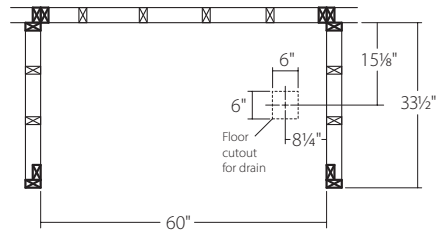

60" x 34" x 69" Elite™ Surround

Max Door Threshold Width 3"

60" x 34" x 3½" Elite™ SFR Base

☒ = required stud location

☒ = suggested stud location

Item ID#	Color	Description
378092	W	Acrylic 3 pc Wall
378091	W	Base CTR Drain
378094	B	Acrylic 3 pc Wall
378093	B	Base CTR Drain

60" x 32" x 69" Elite™ Surround

Max Door Threshold Width 3"

60" x 32" x 3½" Elite™ SFR Base

☒ = required stud location

☒ = suggested stud location

Right Hand Shown -
opposite for Left Hand

Item ID#	Color	Description
378072	W	Acrylic 3 pc Wall
378071	W	Base RH Drain
378090	W	Base LH Drain
378075	B	Acrylic 3 pc Wall
378073	B	Base RH Drain
378074	B	Base LH Drain

60" x 30" x 69" Elite™ Surround

Max Door Threshold Width 3"

60" x 30" x 3½" Elite™ SFR Base

☒ = required stud location

☒ = suggested stud location

Right Hand Shown -
opposite for Left Hand

Item ID#	Color	Description
378138	W	Acrylic 3 pc Wall
378136	W	Base RH Drain
378137	W	Base LH Drain
378141	B	Acrylic 3 pc Wall
378139	B	Base RH Drain
378140	B	Base LH Drain