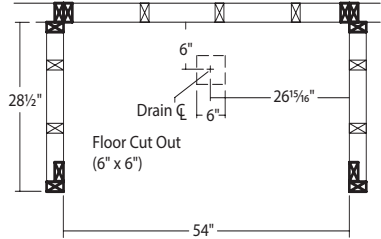

60" x 30" x 69" Elite™ Surround

Max Door Threshold Width 3"

60" x 30" x 3½" Elite™ SFR Base

☒ = required stud location

☒ = suggested stud location

Right Hand Shown -
opposite for Left Hand

Item ID#	Color	Description
378138	W	Acrylic 3 pc Wall
378136	W	Base RH Drain
378137	W	Base LH Drain
378141	B	Acrylic 3 pc Wall
378139	B	Base RH Drain
378140	B	Base LH Drain

Left Drain, Right Drain or Center Drain

Max Door Threshold Width 2 3/4"
No Overflow Drilled

⊗ = required stud location

⊠ = suggested stud location

RH Installation shown - reverse for LH installation.

⊗ = required stud location