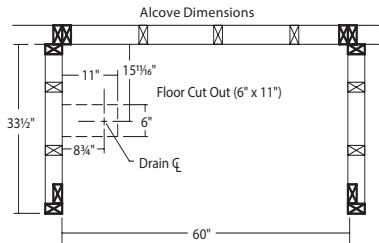

60" x 32" x 19" Linear™ Bathtub

- = required stud location
- = suggested stud location

ADA Compliant
When grab bars installed
as shown above