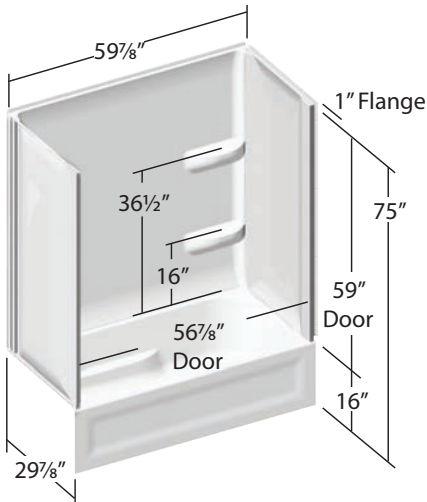

60" x 30" x 59" Elite™ Surround

Max Door Threshold Width $3\frac{1}{2}$ "
Bathing Depth From Overflow $11\frac{1}{2}$ "