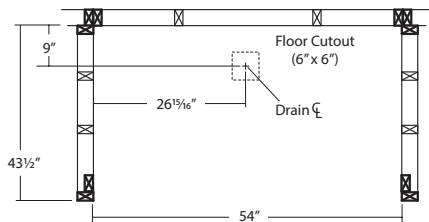

54" x 42" x 19" Victory™ AFR Base

⊗ = required stud location

⊗ = suggested stud location

Item ID#	Color	Description
378088	W	Acrylic 3 pc Wall
378107	W	Base CTR Drain
378089	B	Acrylic 3 pc Wall
378108	B	Base CTR Drain