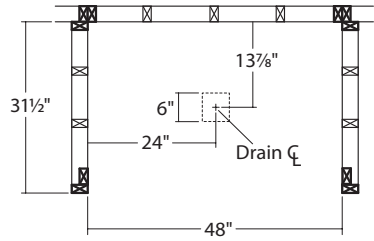

48" x 30" x 5 1/2" Elite™ AFR Base

⊗ = required stud location

⊗ = suggested stud location

Item ID#	Color	Description
378133	W	Acrylic 3 pc Wall
378132	W	Base CTR Drain
378135	B	Acrylic 3 pc Wall
378134	B	Base CTR Drain