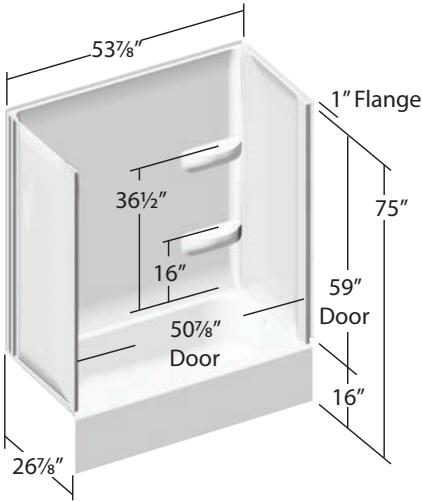

Left Drain, Right Drain or Center Drain

Max Door Threshold Width 2 3/4"
No Overflow Drilled