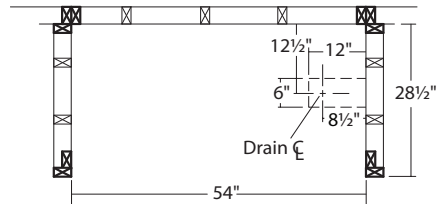

54" x 27" x 5½" Elite™ AFR Base

☒ = required stud location

☒ = suggested stud location

Item ID#	Color	Description
378124	W	Acrylic 3 pc Wall
377941	W	Base RH Drain
377940	W	Base LH Drain
378125	B	Acrylic 3 pc Wall
377945	B	Base RH Drain
377944	B	Base LH Drain