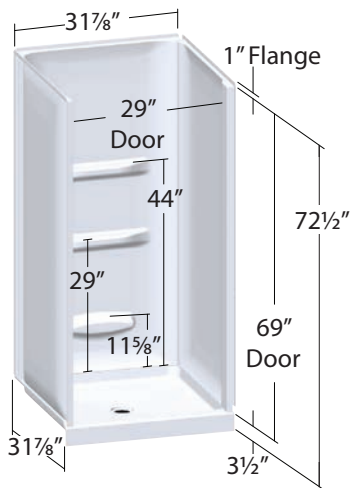

32" x 32" x 69" Elite™ Surround

Max Door Threshold Width 3"