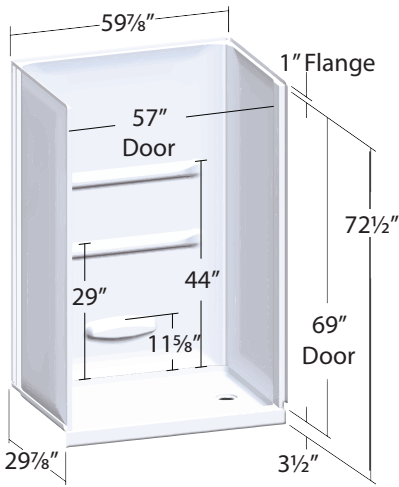

60" x 30" x 69" Elite™ Surround

Max Door Threshold Width 3"