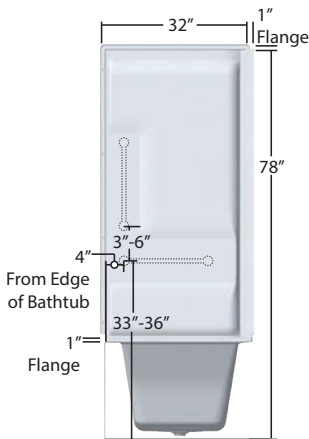

60" x 32" x 59" Triumph™ Surround

Shower doors not compatible
Bathing Depth From Overflow 11 $\frac{1}{2}$ "