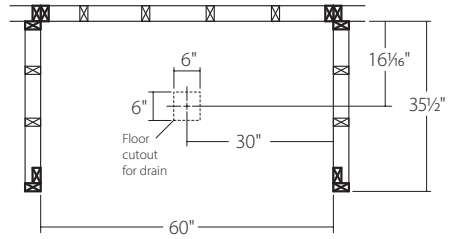

60" x 34" x 69" Elite™ Surround

Max Door Threshold Width 3"

60" x 34" x 3½" Elite™ SFR Base

☒ = required stud location

☒ = suggested stud location

Item ID#	Color	Description
378092	W	Acrylic 3 pc Wall
378091	W	Base CTR Drain
378094	B	Acrylic 3 pc Wall
378093	B	Base CTR Drain