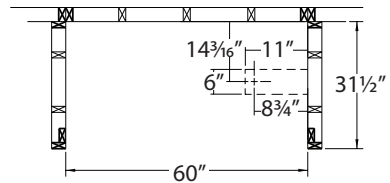

60" x 30" x 16" Elite™ SFR Bathtub

☒ = required stud location

☒ = suggested stud location

RH installation shown - reverse for LH installation.

Item ID#	Color	Description
378063	W	Acrylic 3 pc Wall
378060	W	Bathtub RH Drain
378059	W	Bathtub LH Drain
378064	B	Acrylic 3 pc Wall
378062	B	Bathtub RH Drain
378061	B	Bathtub LH Drain