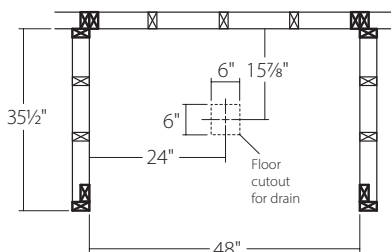

48" x 34" x 3½" Elite™ SFR Base

☒ = required stud location

☒ = suggested stud location

Item ID#	Color	Description
378052	W	Acrylic 3 pc Wall
378050	W	Base CTR Drain
378053	B	Acrylic 3 pc Wall
378051	B	Base CTR Drain