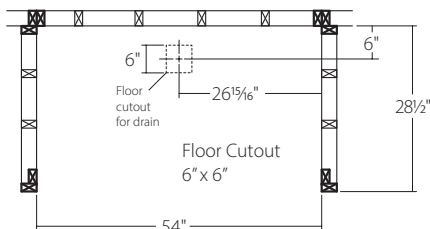

54" x 27" x 5½" Elite™ AFR Base

☒ = required stud location

☒ = suggested stud location

Item ID#	Color	Description
378124	W	Acrylic 3 pc Wall
378082	W	Base CTR Drain
378125	B	Acrylic 3 pc Wall
378083	B	Base CTR Drain