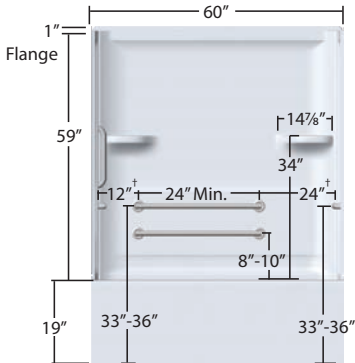

60" x 32" x 59" Triumph™ Surround

Shower doors not compatible
Bathing Depth From Overflow 11 $\frac{1}{2}$ "