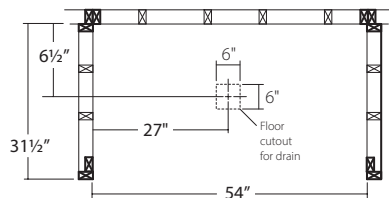

☒ = required stud location

☒ = suggested stud location

Item ID#	Color	Description
378069	W	Acrylic 3 pc Wall
378066	W	Bathtub RH Drain
378065	W	Bathtub LH Drain
378126	W	Bathtub CTR Drain
378070	B	Acrylic 3 pc Wall
378068	B	Bathtub RH Drain
378067	B	Bathtub LH Drain
378127	B	Bathtub CTR Drain