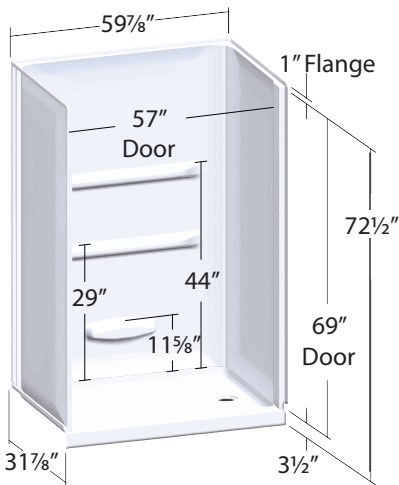

60" x 32" x 69" Elite™ Surround

Max Door Threshold Width 3"