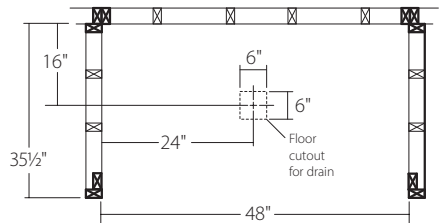

48" x 34" x 19" Elite™ SFR Seated Base

⊗ = required stud location

⊠ = suggested stud location

Left Seat Shown - reverse for Right Seat

Item ID#	Color	Description
378056	W	Acrylic 3 pc Wall
378055	W	LH Seat, CTR Drain
378054	W	RH Seat, CTR Drain
378097	B	Acrylic 3 pc Wall
378096	B	LH Seat, CTR Drain
378095	B	RH Seat, CTR Drain