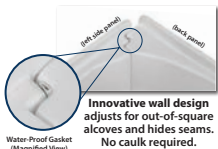

54" x 27" x 59" Triumph™ Surround