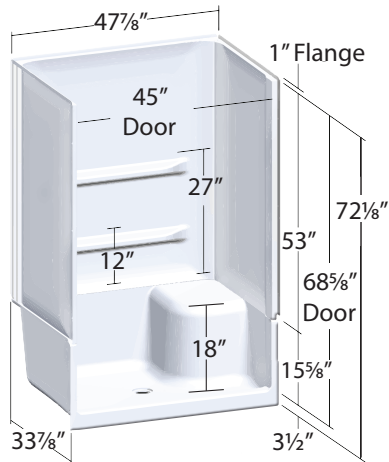

48" x 34" x 53" Elite™ Surround