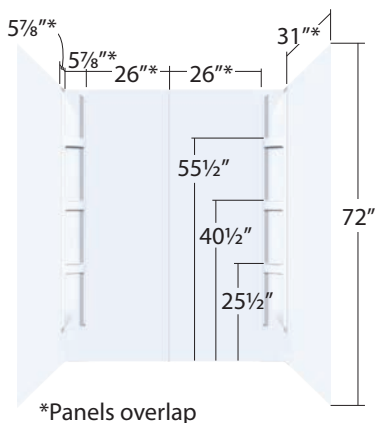

5 Year Consumer, 2 Year
Commercial Warranty