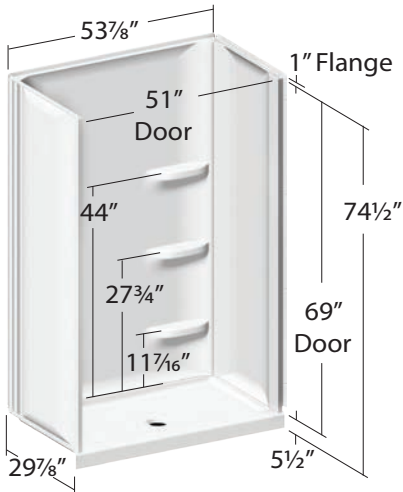

54" x 30" x 69" Elite™ Surround

Max Door Threshold Width 3"