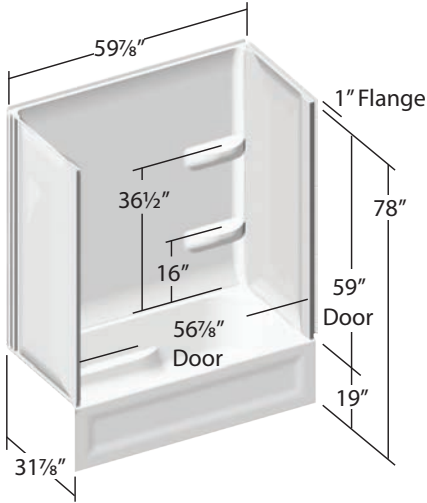

60" x 32" x 59" Elite™ Surround

Max Door Threshold Width $3\frac{1}{2}$ "
Bathing Depth From Overflow $14\frac{1}{8}$ "