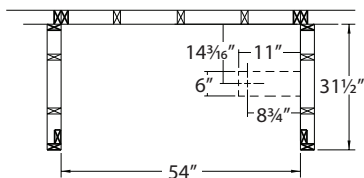

☒ = required stud location

☒ = suggested stud location

RH installation shown - reverse for LH installation.