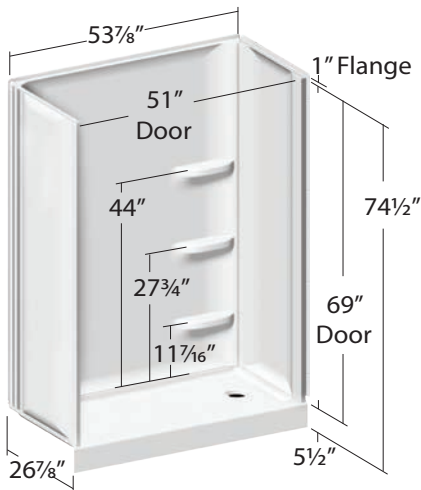

54" x 27" x 69" Elite™ Surround

Max Door Threshold Width 3"