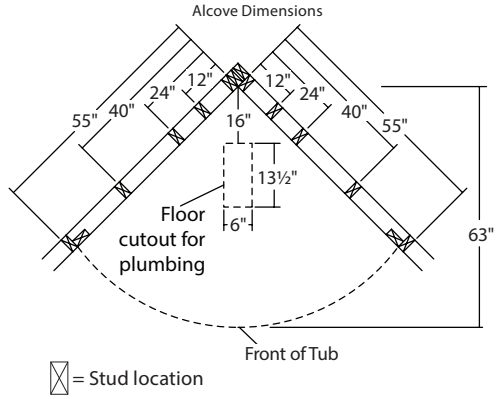

Item ID#	Color	Description
378162	W	Bathtub CTR Drain
378161	B	Bathtub CTR Drain