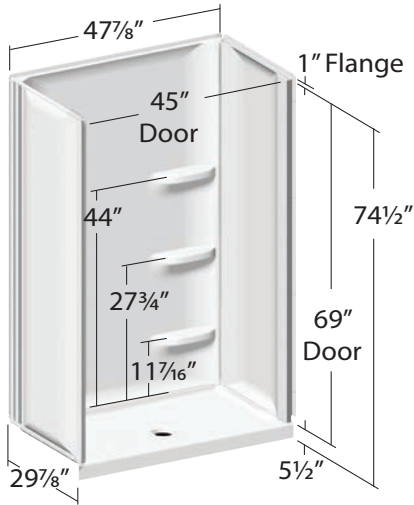

48" x 30" x 69" Elite™ Surround

Max Door Threshold Width 3"