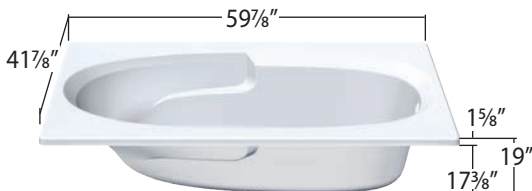

60" x 42" x 19" Drop-In Bathtub

Bathing Depth From Overflow 11 1/4"