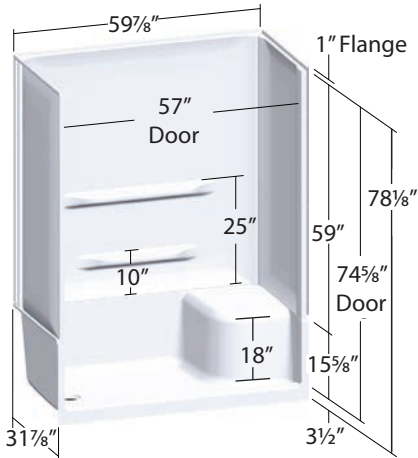

60" x 32" x 59" Elite™ Surround