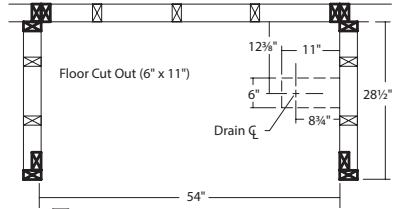

⊗ = required stud location

⊠ = suggested stud location

RH Installation shown - reverse for LH installation.