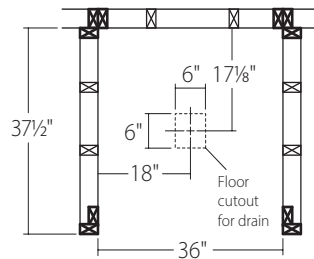

36" x 36" x 3½" Elite™ SFR Base

☒ = required stud location

☒ = suggested stud location

Item ID#	Color	Description
377993	W	Acrylic 3 pc Wall
377991	W	Base CTR Drain
377994	B	Acrylic 3 pc Wall
377992	B	Base CTR Drain