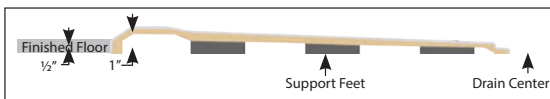

Threshold View