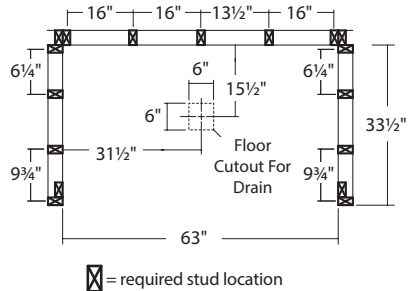

16" or 18" Grab Bar (Up to 3)