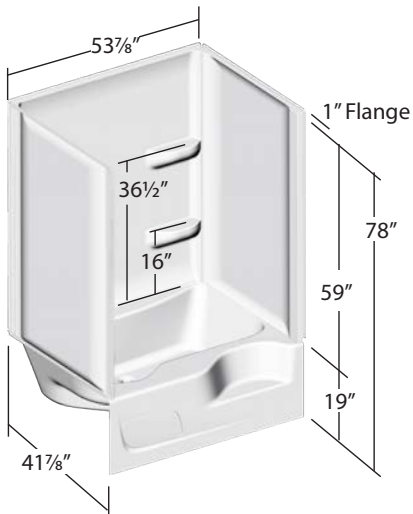

Wall Surround

- Four, 4" spacious shelves
- Innovative design hides seams
- No caulk assembly
- Installs direct to stud

20

5 Year Consumer, 2 Year
Commercial Warranty

54" x 42" x 59" Elite™ Surround

Outside Step 10" H x 6" W x 16 1/2" D