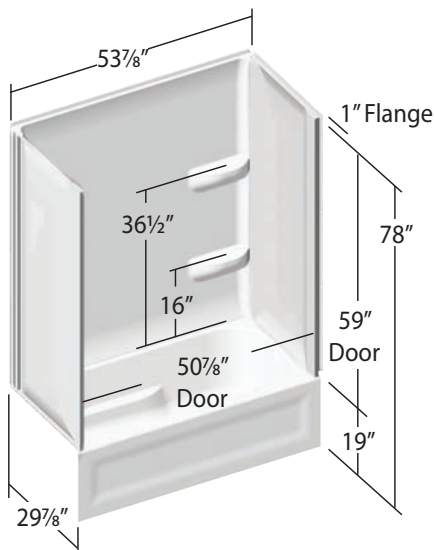

Left Drain, Right Drain or Center Drain

Max Door Threshold Width 3 1/2"

Bathing Depth From Overflow 11 1/4"

Center Drain Version Does Not Have Arm Rest