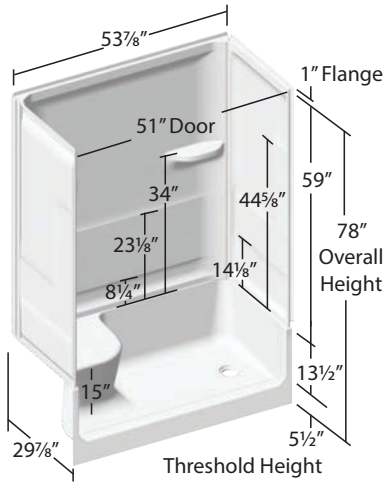

54" x 30" x 59" Triumph™ Surround