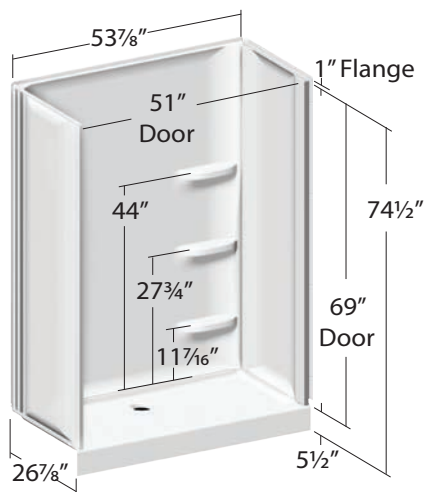

54" x 27" x 69" Elite™ Surround

Max Door Threshold Width 3"