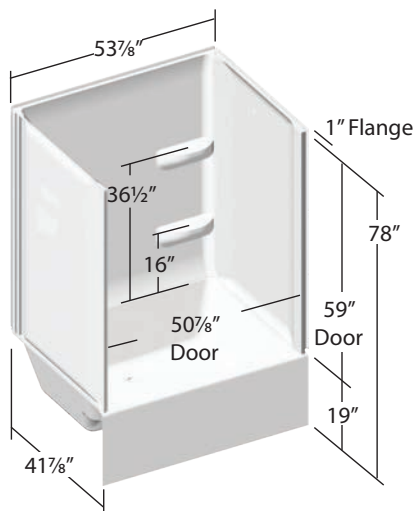

54" x 42" x 59" Elite™ Surround

Max Door Threshold Width $4\frac{1}{8}$ "
No Overflow Drilled

54" x 42" x 19" Victory™ AFR Bathtub