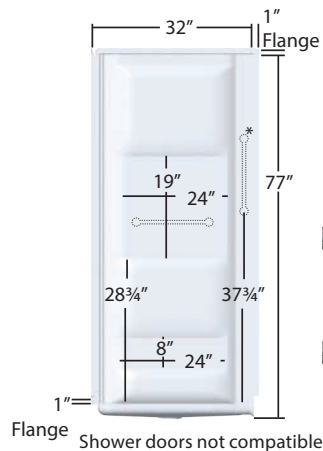

60" x 30" x 74" Select™ Surround

60" x 30" Select™ Base

*Composite backed area for vertical grab bar
40" x 3 1/2"

Max Fold Down Seat Dimensions