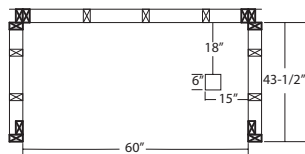

⊗ = required stud location

⊗ = suggested stud location

Item ID#	Color	Description
377979	W	Drop-in Bathtub
378109	B	Drop-in Bathtub