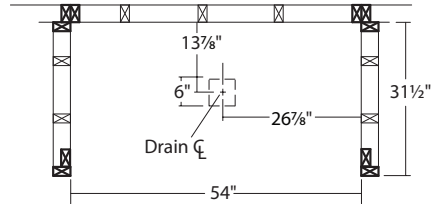

54" x 30" x 5½" Elite™ AFR Base

☒ = required stud location

☒ = suggested stud location

Item ID#	Color	Description
378129	W	Acrylic 3 pc Wall
378128	W	Base CTR Drain
378131	B	Acrylic 3 pc Wall
378130	B	Base CTR Drain