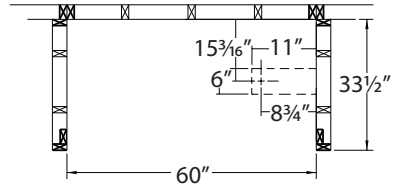

60" x 32" x 19" Elite™ SFR Bathtub

☒ = required stud location

☒ = suggested stud location

RH installation shown - reverse for LH installation.

Item ID#	Color	Description
378078	W	Acrylic 3 pc Wall
378142	W	Bathtub RH Drain
378143	W	Bathtub LH Drain
378144	B	Acrylic 3 pc Wall
378145	B	Bathtub RH Drain
378146	B	Bathtub LH Drain