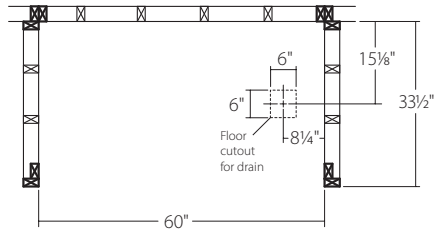

60" x 34" x 69" Elite™ Surround

Max Door Threshold Width 3"

60" x 34" x 3½" Elite™ SFR Base

☒ = required stud location

☒ = suggested stud location

Item ID#	Color	Description
378092	W	Acrylic 3 pc Wall
378091	W	Base CTR Drain
378094	B	Acrylic 3 pc Wall
378093	B	Base CTR Drain

60" x 32" x 69" Elite™ Surround

Max Door Threshold Width 3"

60" x 32" x 3½" Elite™ SFR Base

☒ = required stud location

☒ = suggested stud location

Right Hand Shown -
opposite for Left Hand

Item ID#	Color	Description
378072	W	Acrylic 3 pc Wall
378071	W	Base RH Drain
378090	W	Base LH Drain
378075	B	Acrylic 3 pc Wall
378073	B	Base RH Drain
378074	B	Base LH Drain

60" x 30" x 69" Elite™ Surround

Max Door Threshold Width 3"

60" x 30" x 3½" Elite™ SFR Base

☒ = required stud location

☒ = suggested stud location

Right Hand Shown -
opposite for Left Hand

Item ID#	Color	Description
378138	W	Acrylic 3 pc Wall
378136	W	Base RH Drain
378137	W	Base LH Drain
378141	B	Acrylic 3 pc Wall
378139	B	Base RH Drain
378140	B	Base LH Drain