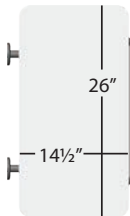

60" x 30" x 74" Select™ Surround

60" x 30" Select™ Base

*Composite backed area for vertical grab bar
40" x 3 1/2"

Max Fold Down Seat Dimensions

16" or 18" Grab Bar (Up to 3)

Threshold View

ADA Compliant
When grab bars installed as shown above

Innovative wall design adjusts for out-of-square alcoves and hides seams. No caulk required.

Structural Strength
Fiberglass, 3" diameter feet and composite materials

Grab Bar Sizes for Surrounds (Not Included)

Surround Size	Back Wall Horizontal	Side Wall Vertical	Side Wall Horizontal
60" x 32"	Maximum 42"	Maximum 18"	Maximum 16"