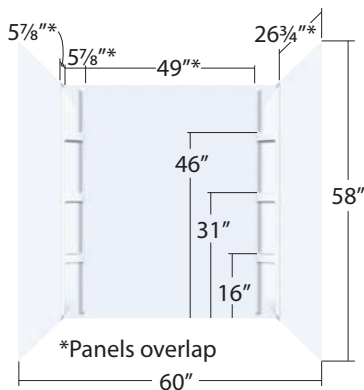

Cove Pro™ Glue-Up Surround

Surround

- Six, 3" deep shelves for maximum storage
- Constructed of solid ABS for strength and durability
- Easy to cut, adjusts to fit out of square alcoves
- Covered with protective film to maintain finish during installation
- Glue up installation is quick and easy

Item ID#	Color	Description
378120	W	Glue-up Wall
378122	B	Glue-up Wall