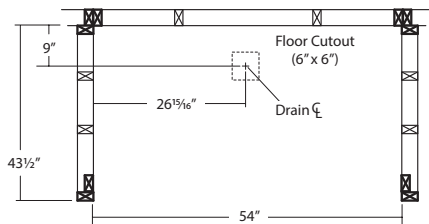

☒ = required stud location

☒ = suggested stud location

Item ID#	Color	Description
378088	W	Acrylic 3 pc Wall
378084	W	Bathtub CTR Drain
378089	B	Acrylic 3 pc Wall
378085	B	Bathtub CTR Drain