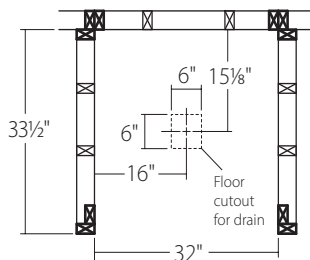

32" x 32" x 3 1/2" Elite™ SFR Base

☒ = required stud location

☒ = suggested stud location

Item ID#	Color	Description
377977	W	Acrylic 3 pc Wall
377937	W	Base CTR Drain
377978	B	Acrylic 3 pc Wall
377939	B	Base CTR Drain