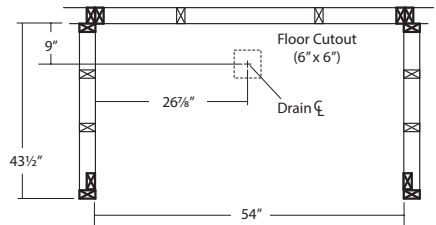

☒ = required stud location

☒ = suggested stud location

Item ID#	Color	Description
378088	W	Acrylic 3 pc Wall
378163	W	Bathtub CTR Drain
378089	B	Acrylic 3 pc Wall
378164	B	Bathtub CTR Drain