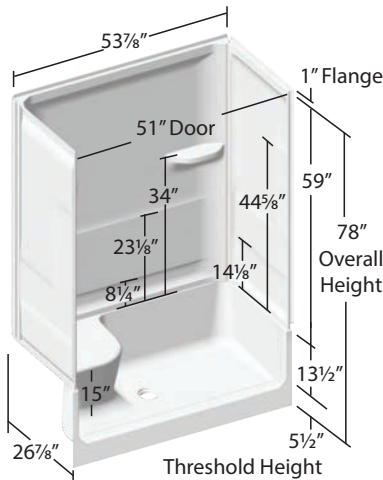

54" x 27" x 59" Triumph™ Surround