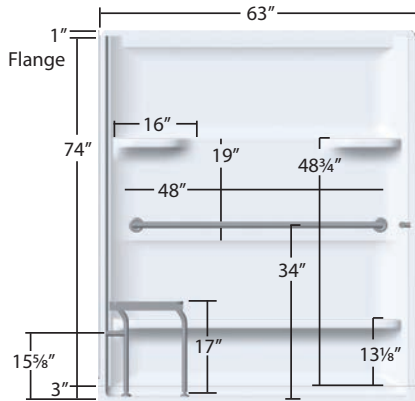

60" x 30" x 74" Select™ Surround

60" x 30" Select™ Base

*Composite backed area for vertical grab bar
40" x 3 1/2"

Max Fold Down Seat Dimensions