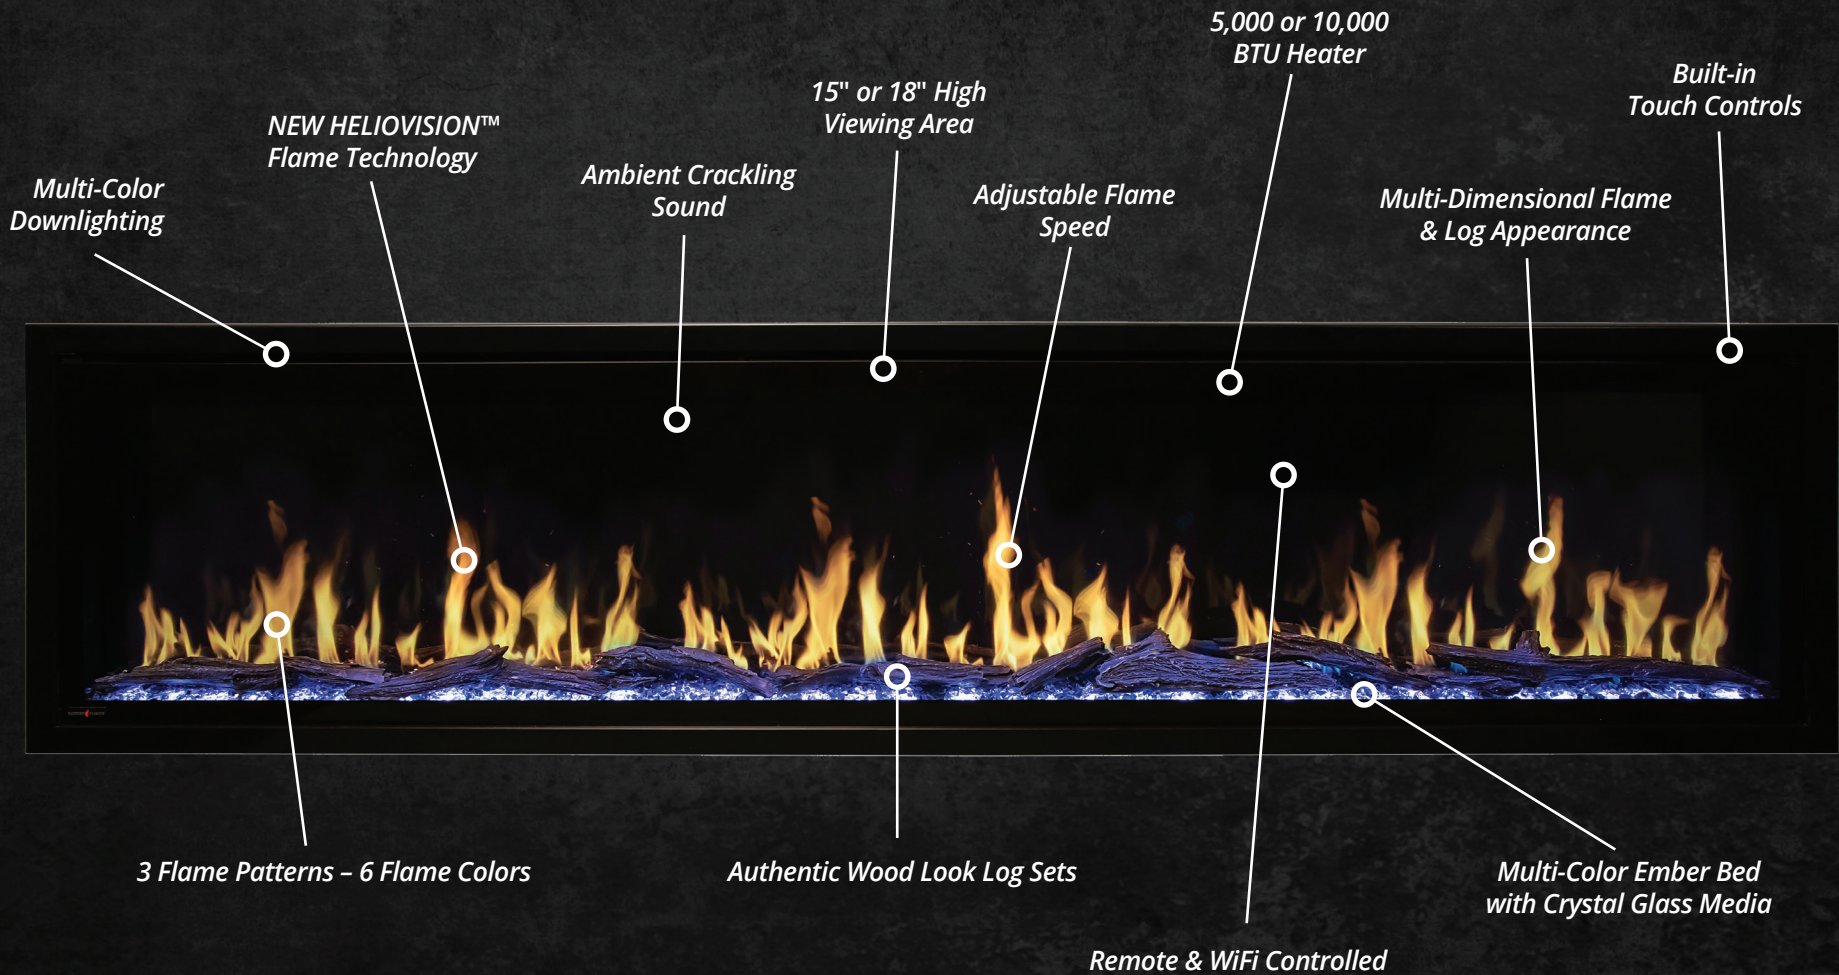

ORION ADVANCED FEATURES

Modern Flames Orion Electric Fireplaces featuring NEW HELIOVISION™ flame technology. Our Orion electric fireplaces with the most advanced features that fits all your needs.

Shown: Flame One - Hybrid