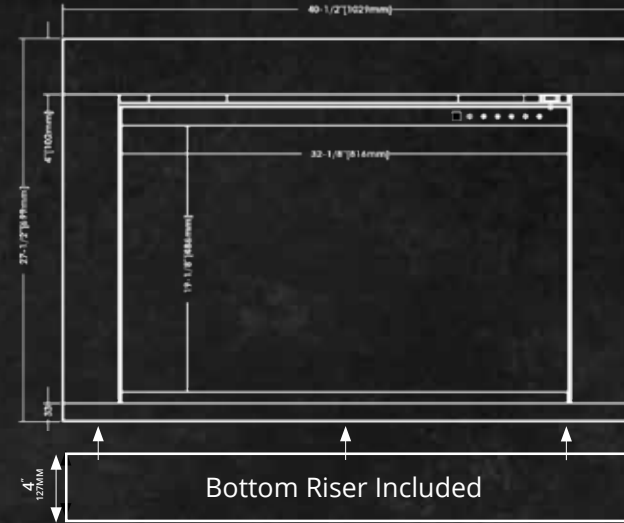

ORION TRADITIONAL SURROUND TRIM KIT OPTIONS

All FIVE PIECES INCLUDED

OR26-TRAD - Surround

OR30-TRAD - Surround

OR36-TRAD - Surround

BEFORE

AFTER

26" Surround Trim Sizes Model #

- SM 5"** **OTK-OR26-SM**
(Covers 32-3/4"W x 23-1/4"H - 32-3/4"W x 27"H)
- LG 7"** **OTK-OR26-LG**
(Covers 36-3/4"W x 25-1/4"H - 36-3/4"W x 31"H)

30" Surround Trim Sizes Model #

- SM 5"** **OTK-OR30-SM**
(Covers 38"W x 23-1/4"H - 38"W x 27"H)
- LG 8"** **OTK-OR30-LG**
(Covers 44"W x 26-1/4"H - 44"W x 33"H)

36" Surround Trim Sizes Model #

- SM 4"** **OTK-OR36-SM**
(Covers 40- 1/2"W x 27-3/8"H - 40 1/2"W x 30"H)
- LG 6"** **OTK-OR36-LG**
(Covers 44-1/2"W x 29 -3/8"H - 44-1/2"W x 34"H)