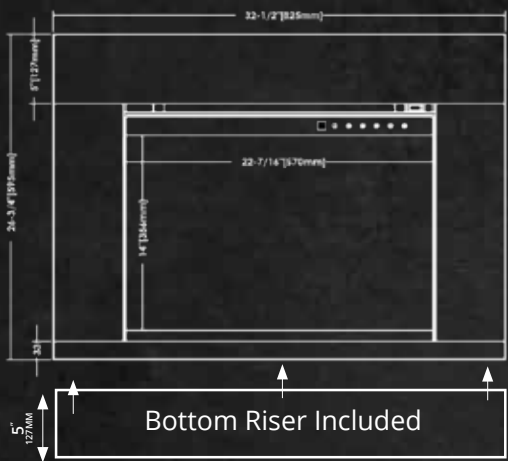

ORION TRADITIONAL SURROUND TRIM KIT OPTIONS

All FIVE PIECES INCLUDED

OR26-TRAD - Surround

OR30-TRAD - Surround

OR36-TRAD - Surround

BEFORE

AFTER

26" Surround Trim Sizes Model #

- SM 5"** **OTK-OR26-SM**
(Covers 32-3/4"W x 23-1/4"H - 32-3/4"W x 27"H)
- LG 7"** **OTK-OR26-LG**
(Covers 36-3/4"W x 25-1/4"H - 36-3/4"W x 31"H)

30" Surround Trim Sizes Model #

- SM 5"** **OTK-OR30-SM**
(Covers 38"W x 23-1/4"H - 38"W x 27"H)
- LG 8"** **OTK-OR30-LG**
(Covers 44"W x 26-1/4"H - 44"W x 33"H)

36" Surround Trim Sizes Model #

- SM 4"** **OTK-OR36-SM**
(Covers 40- 1/2"W x 27-3/8"H - 40 1/2"W x 30"H)
- LG 6"** **OTK-OR36-LG**
(Covers 44-1/2"W x 29 -3/8"H - 44-1/2"W x 34"H)