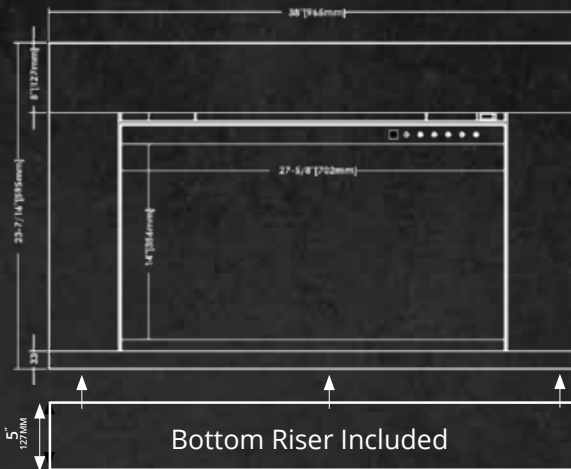

ORION TRADITIONAL SURROUND TRIM KIT OPTIONS

All FIVE PIECES INCLUDED

OR26-TRAD - Surround

OR30-TRAD - Surround

OR36-TRAD - Surround

BEFORE

AFTER

26" Surround Trim Sizes Model #

- SM 5"** **OTK-OR26-SM**
(Covers 32-3/4"W x 23-1/4"H - 32-3/4"W x 27"H)
- LG 7"** **OTK-OR26-LG**
(Covers 36-3/4"W x 25-1/4"H - 36-3/4"W x 31"H)

30" Surround Trim Sizes Model #

- SM 5"** **OTK-OR30-SM**
(Covers 38"W x 23-1/4"H - 38"W x 27"H)
- LG 8"** **OTK-OR30-LG**
(Covers 44"W x 26-1/4"H - 44"W x 33"H)

36" Surround Trim Sizes Model #

- SM 4"** **OTK-OR36-SM**
(Covers 40- 1/2"W x 27-3/8"H - 40 1/2"W x 30"H)
- LG 6"** **OTK-OR36-LG**
(Covers 44-1/2"W x 29 -3/8"H - 44-1/2"W x 34"H)