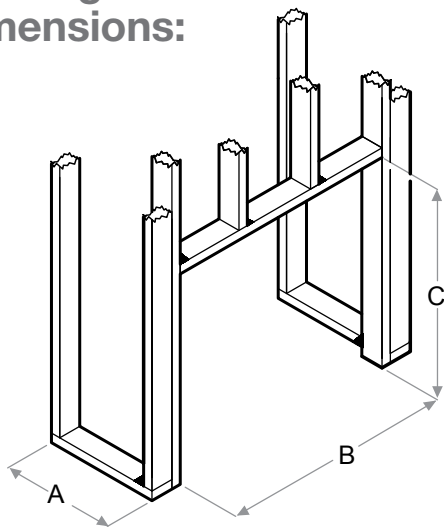

SE-455-R00-073019

Revillusion® 36" Built-in Electric Firebox

RBF36WC Weathered Concrete

Accessories

RBFGLOSS36 - 36" Tempered Front Glass
Dimensions:
35-1/8" W x 22-1/8" H x 3/8" D
(89.1 cm x 56.1 cm x 1.1 cm)

RBFDOR36 - 36" Functional Doors
with Tempered Glass
Dimensions:
39-3/4" W x 27-1/4" H x 1-1/4" D
(101.1 cm x 69.4 cm x 3.7 cm)

RBFPLUG

RBFL42BR - Birch Log Set
Dimensions:
26-1/2" W x 11-1/8" H x 11" D
(67.2 cm x 28.1 cm x 27.9 cm)

RBFL42FC - Fresh Cut Log Set
Dimensions:
26-1/2" W x 11-1/8" H x 11" D
(67.2 cm x 28.1 cm x 27.9 cm)

Framing Dimensions:

NOTE: The materials used for the finished surround must be cut to precise dimensions as the 1/2" (1.3 cm) self-trimming flange is only to create a finished appearance.