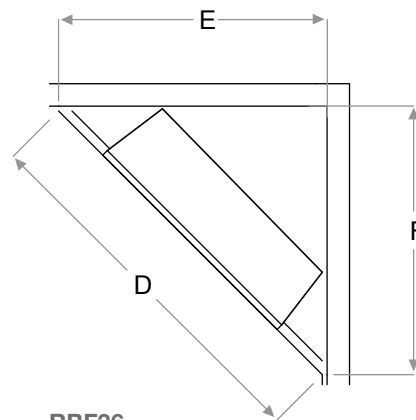

SE-455-R00-073019

Revillusion® 36" Built-in Electric Firebox

RBF36WC Weathered Concrete

Accessories

RBFGLOSS36 - 36" Tempered Front Glass
Dimensions:
35-1/8" W x 22-1/8" H x 3/8" D
(89.1 cm x 56.1 cm x 1.1 cm)

RBFDOR36 - 36" Functional Doors
with Tempered Glass
Dimensions:
39-3/4" W x 27-1/4" H x 1-1/4" D
(101.1 cm x 69.4 cm x 3.7 cm)

RBFPLUG

RBFL42BR - Birch Log Set
Dimensions:
26-1/2" W x 11-1/8" H x 11" D
(67.2 cm x 28.1 cm x 27.9 cm)

RBFL42FC - Fresh Cut Log Set
Dimensions:
26-1/2" W x 11-1/8" H x 11" D
(67.2 cm x 28.1 cm x 27.9 cm)

Framing Dimensions:

NOTE: The materials used for the finished surround must be cut to precise dimensions as the 1/2" (1.3 cm) self-trimming flange is only to create a finished appearance.

RBF36					
A	B	C	D	E	F
12-1/2" (31.8 cm)	36-5/8" (93.0 cm)	26-1/4" (66.5 cm)	60" (152.4 cm)	42-1/2" (108.0 cm)	42-1/2" (108.0 cm)