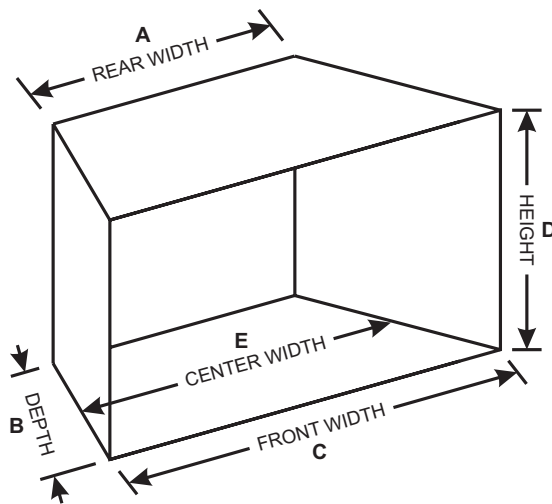

Driftwood Burncrete® Log Set (LS24CD)

Ponderosa Refractory Log Set (ALS18CR2)

Sassafras Refractory Log Set (LS24RS)

Birch Burncrete Log Set (LS18CB)

Super Sassafras Refractory Log Set (LS24RJJ)

Measuring Minimum Firebox Dimensions

Elite Heat

Log Set Size	Models	Rear Width A	Depth B	Front Width C	Height D
18-inch	Manual, MV, IPI	16	16	20	20
	Match Light	16	16	20	20
24-inch	Manual, MV, IPI	26	16	30	20
	Match Light	22	16	26	20
30-inch	Manual, MV, IPI	30	16	36	20
	Match Light	26	16	32	20

Single Burners

Log Set Size	Models	Rear Width A	Depth B	Front Width C	Height D
18-inch	Match Light	22	14	26	18
24-inch	Match Light	26	16	30	18
30-inch	Match Light	30	18	36	18

Installation and Safety		Warranty for All Models
Refer to your Owner's Manual for complete installation including minimum firebox dimensions and safety information.		
Gas Inlet for All Models		3-Year Warranty – Vented Log Sets and Burners 1-Year Parts Warranty – Remote Control Systems
Type of Gas	Natural or LP	
Iron Pipe Size (N.P.T.)	1/2 inch	